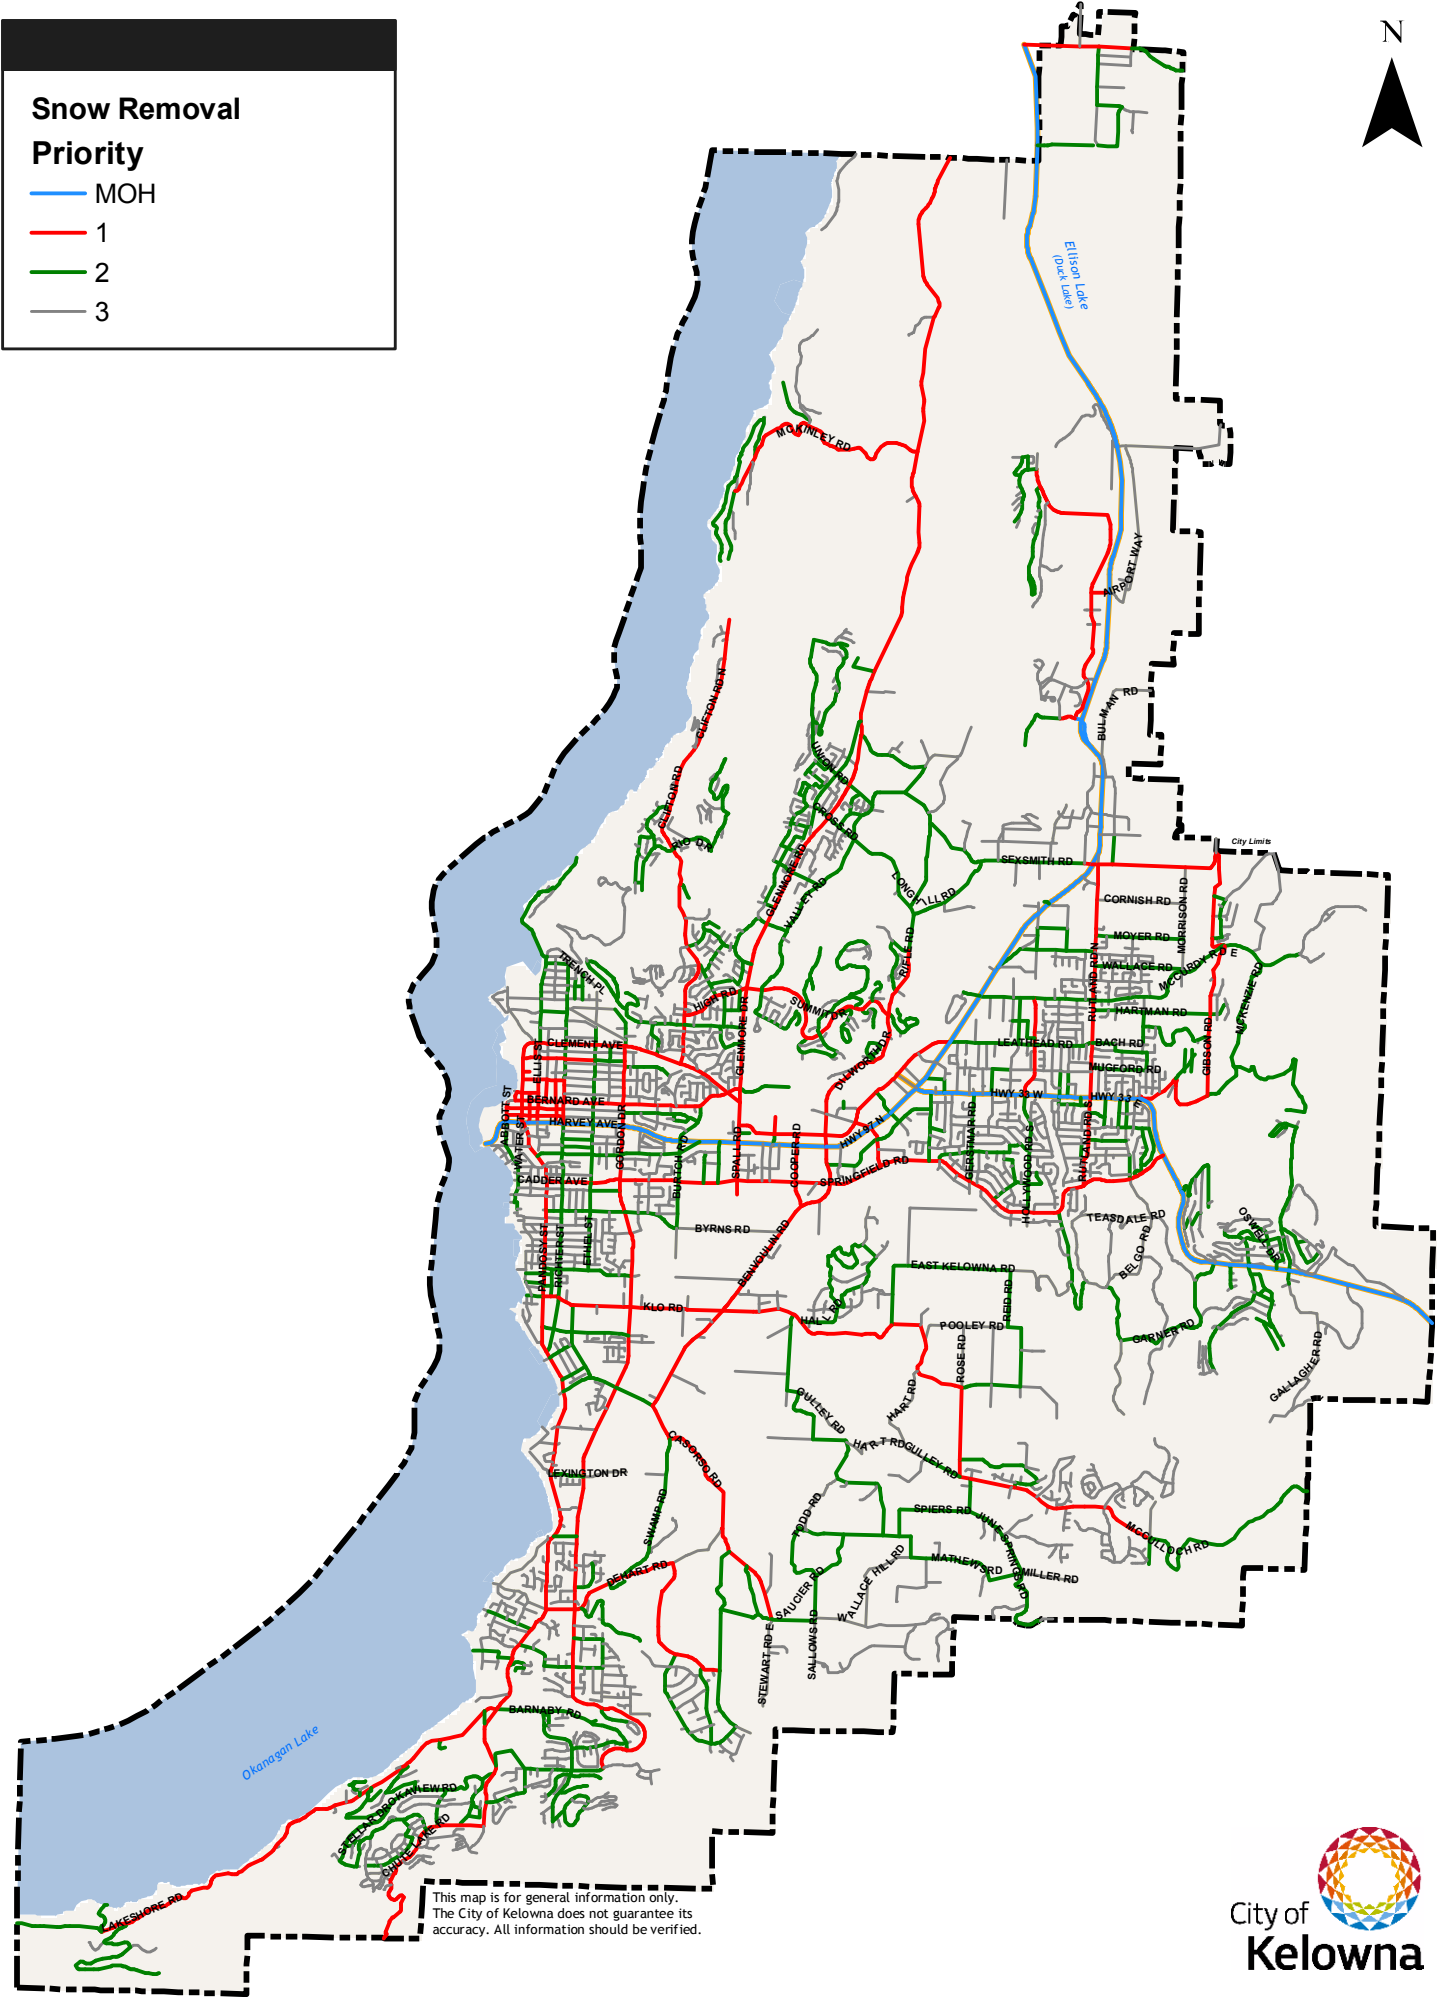

N

Snow Removal Priority

- MOH
- 1
- 2
- 3

This map is for general information only.
 The City of Kelowna does not guarantee its accuracy. All information should be verified.

0 1 2Kms

DATE: OCT 26 / 2011

Snow Removal