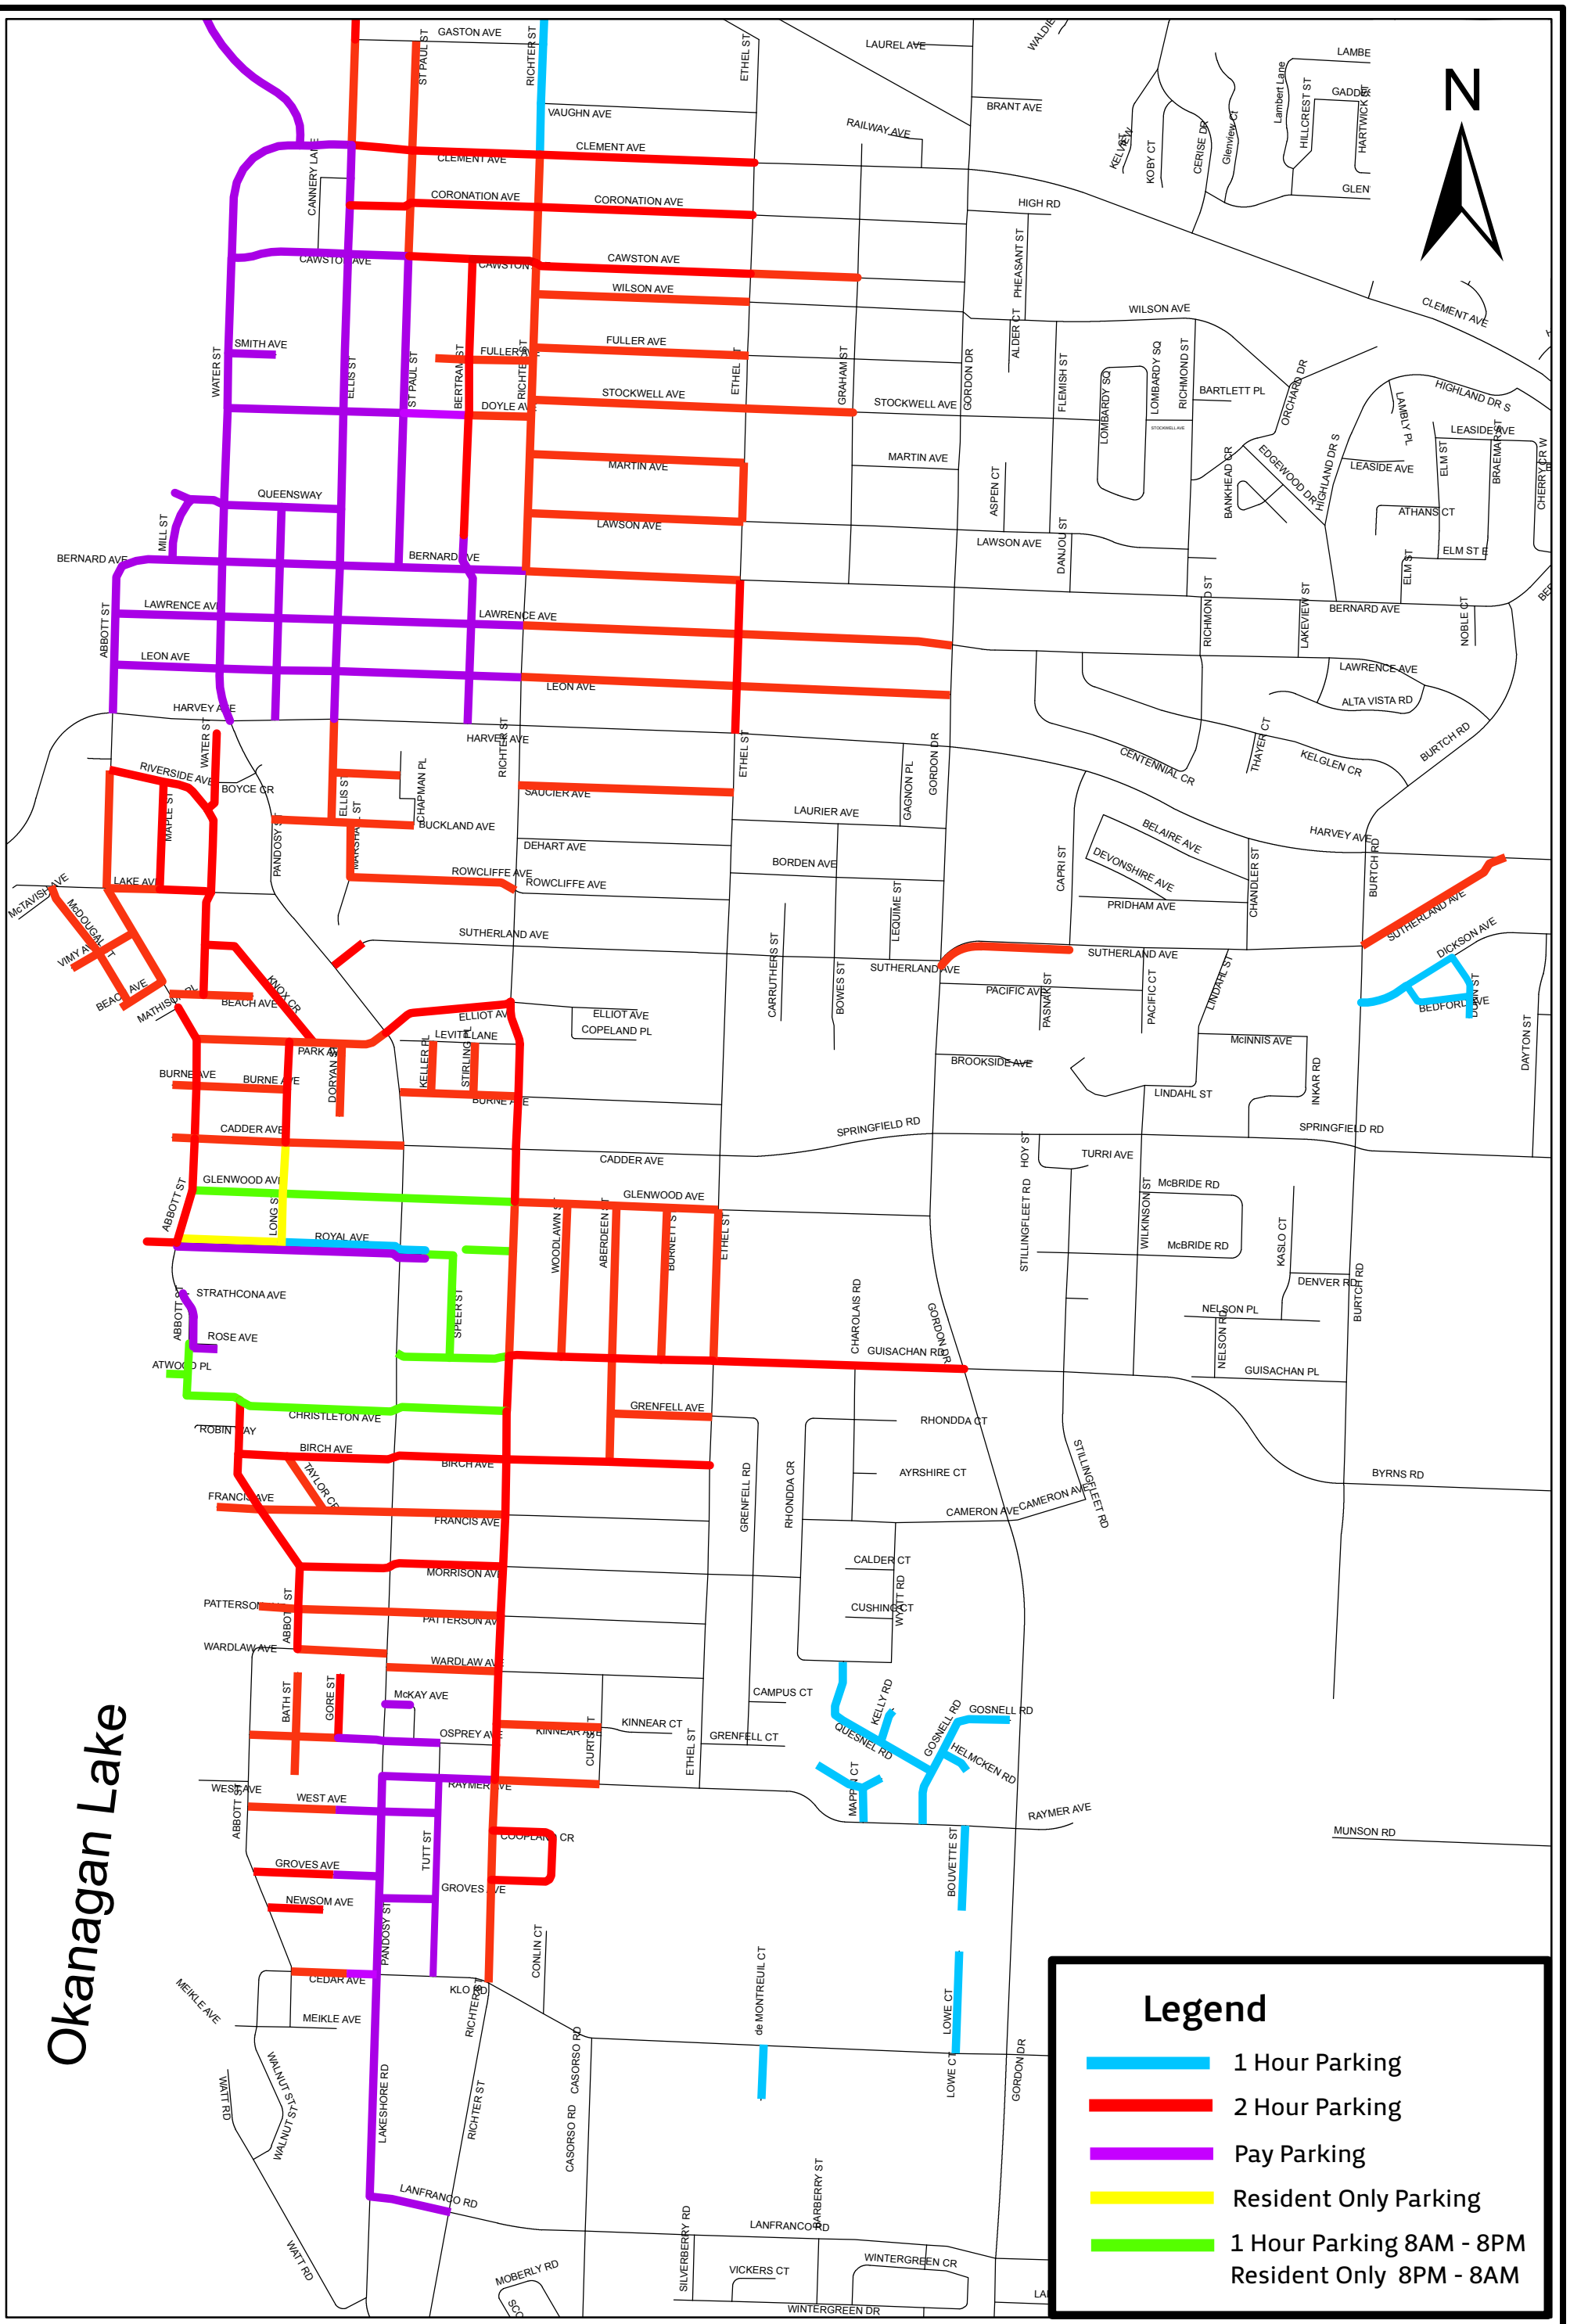

Okanagan Lake

Legend

- █ 1 Hour Parking
- █ 2 Hour Parking
- █ Pay Parking
- █ Resident Only Parking
- █ 1 Hour Parking 8AM - 8PM
Resident Only 8PM - 8AM

REGULATED PARKING ZONES (DOWNTOWN AND SOUTH PANDOSY AREA)

DATE: JUNE 21 / 2017
SCALE: N.T.S.