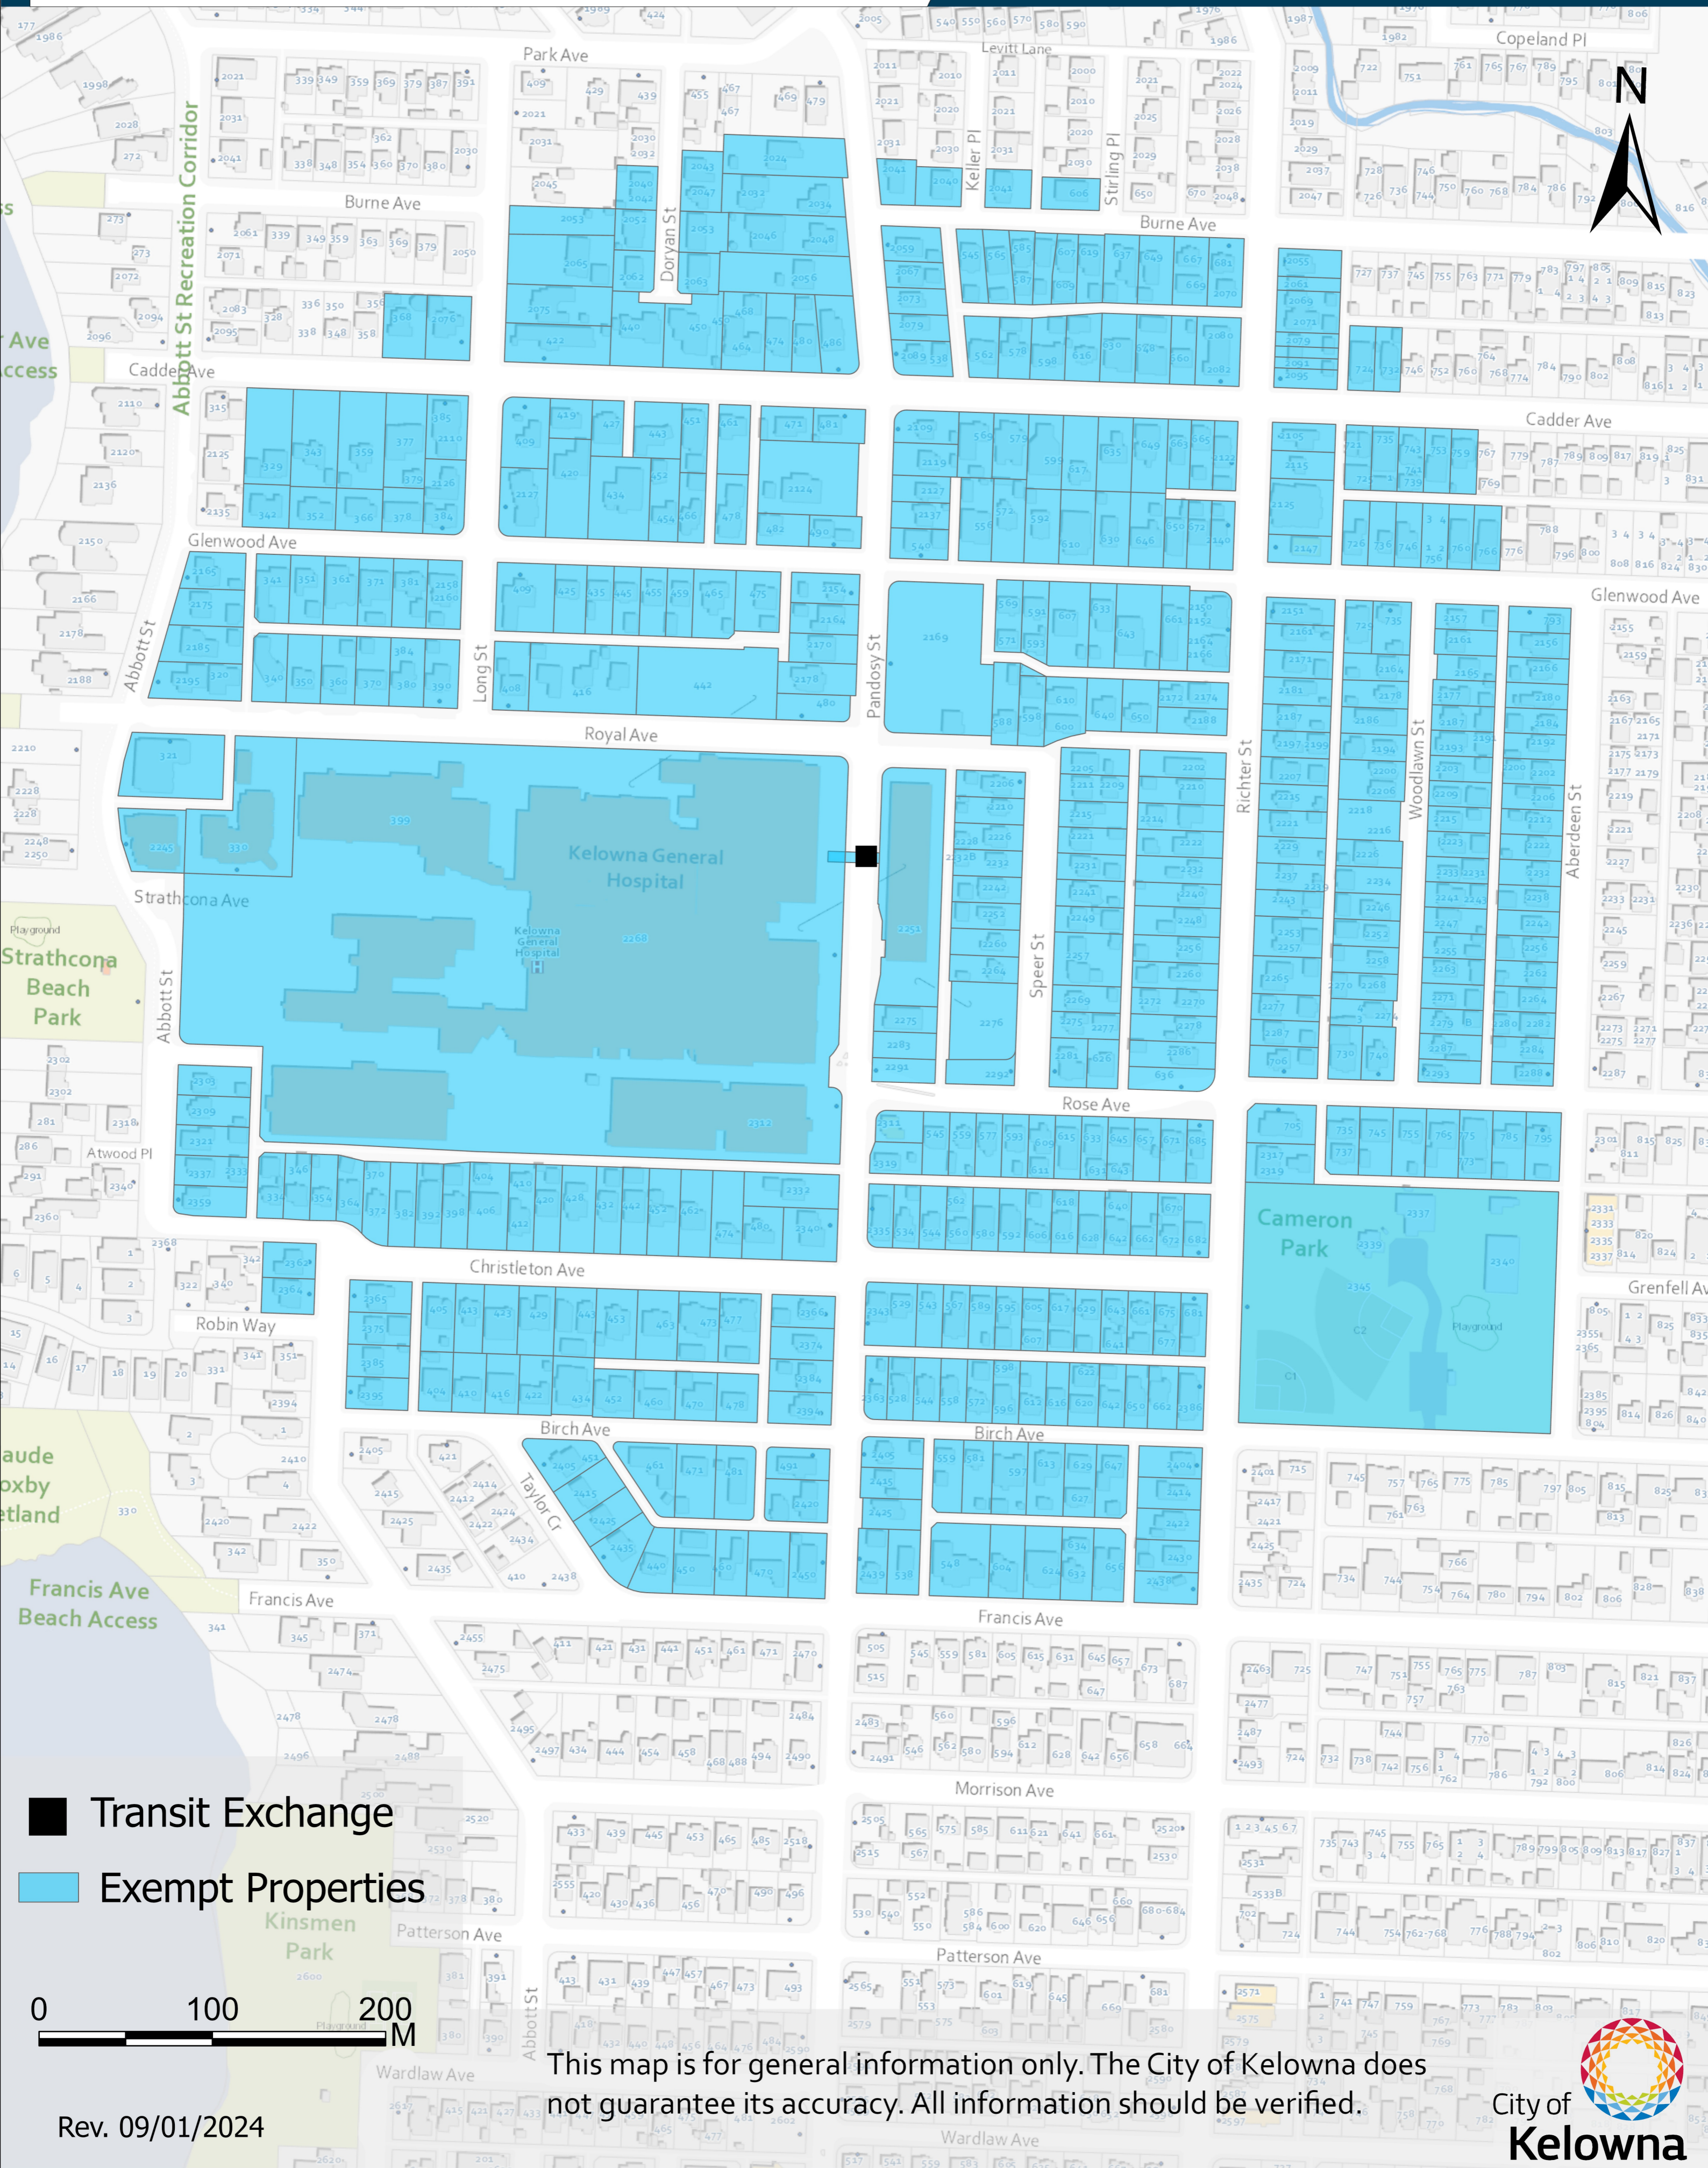

Parking Exemptions

Map 8.3.a

Hospital Exchange

- Transit Exchange
- Exempt Properties

This map is for general information only. The City of Kelowna does not guarantee its accuracy. All information should be verified.

Rev. 09/01/2024

Parking Exemptions

Map 8.3.b

Okanagan
College Exchange

- Transit Exchange
- Exempt Properties

This map is for general information only. The City of Kelowna does not guarantee its accuracy. All information should be verified.

Rev. 09/01/2024

Parking Exemptions

Map 8.3.c

Orchard Park Exchange

This map is for general information only. The City of Kelowna does not guarantee its accuracy. All information should be verified.

Rev. 09/01/2024

Parking Exemptions

Map 8.3.d

Rutland Exchange

This map is for general information only. The City of Kelowna does not guarantee its accuracy. All information should be verified.

Rev. 09/01/2024