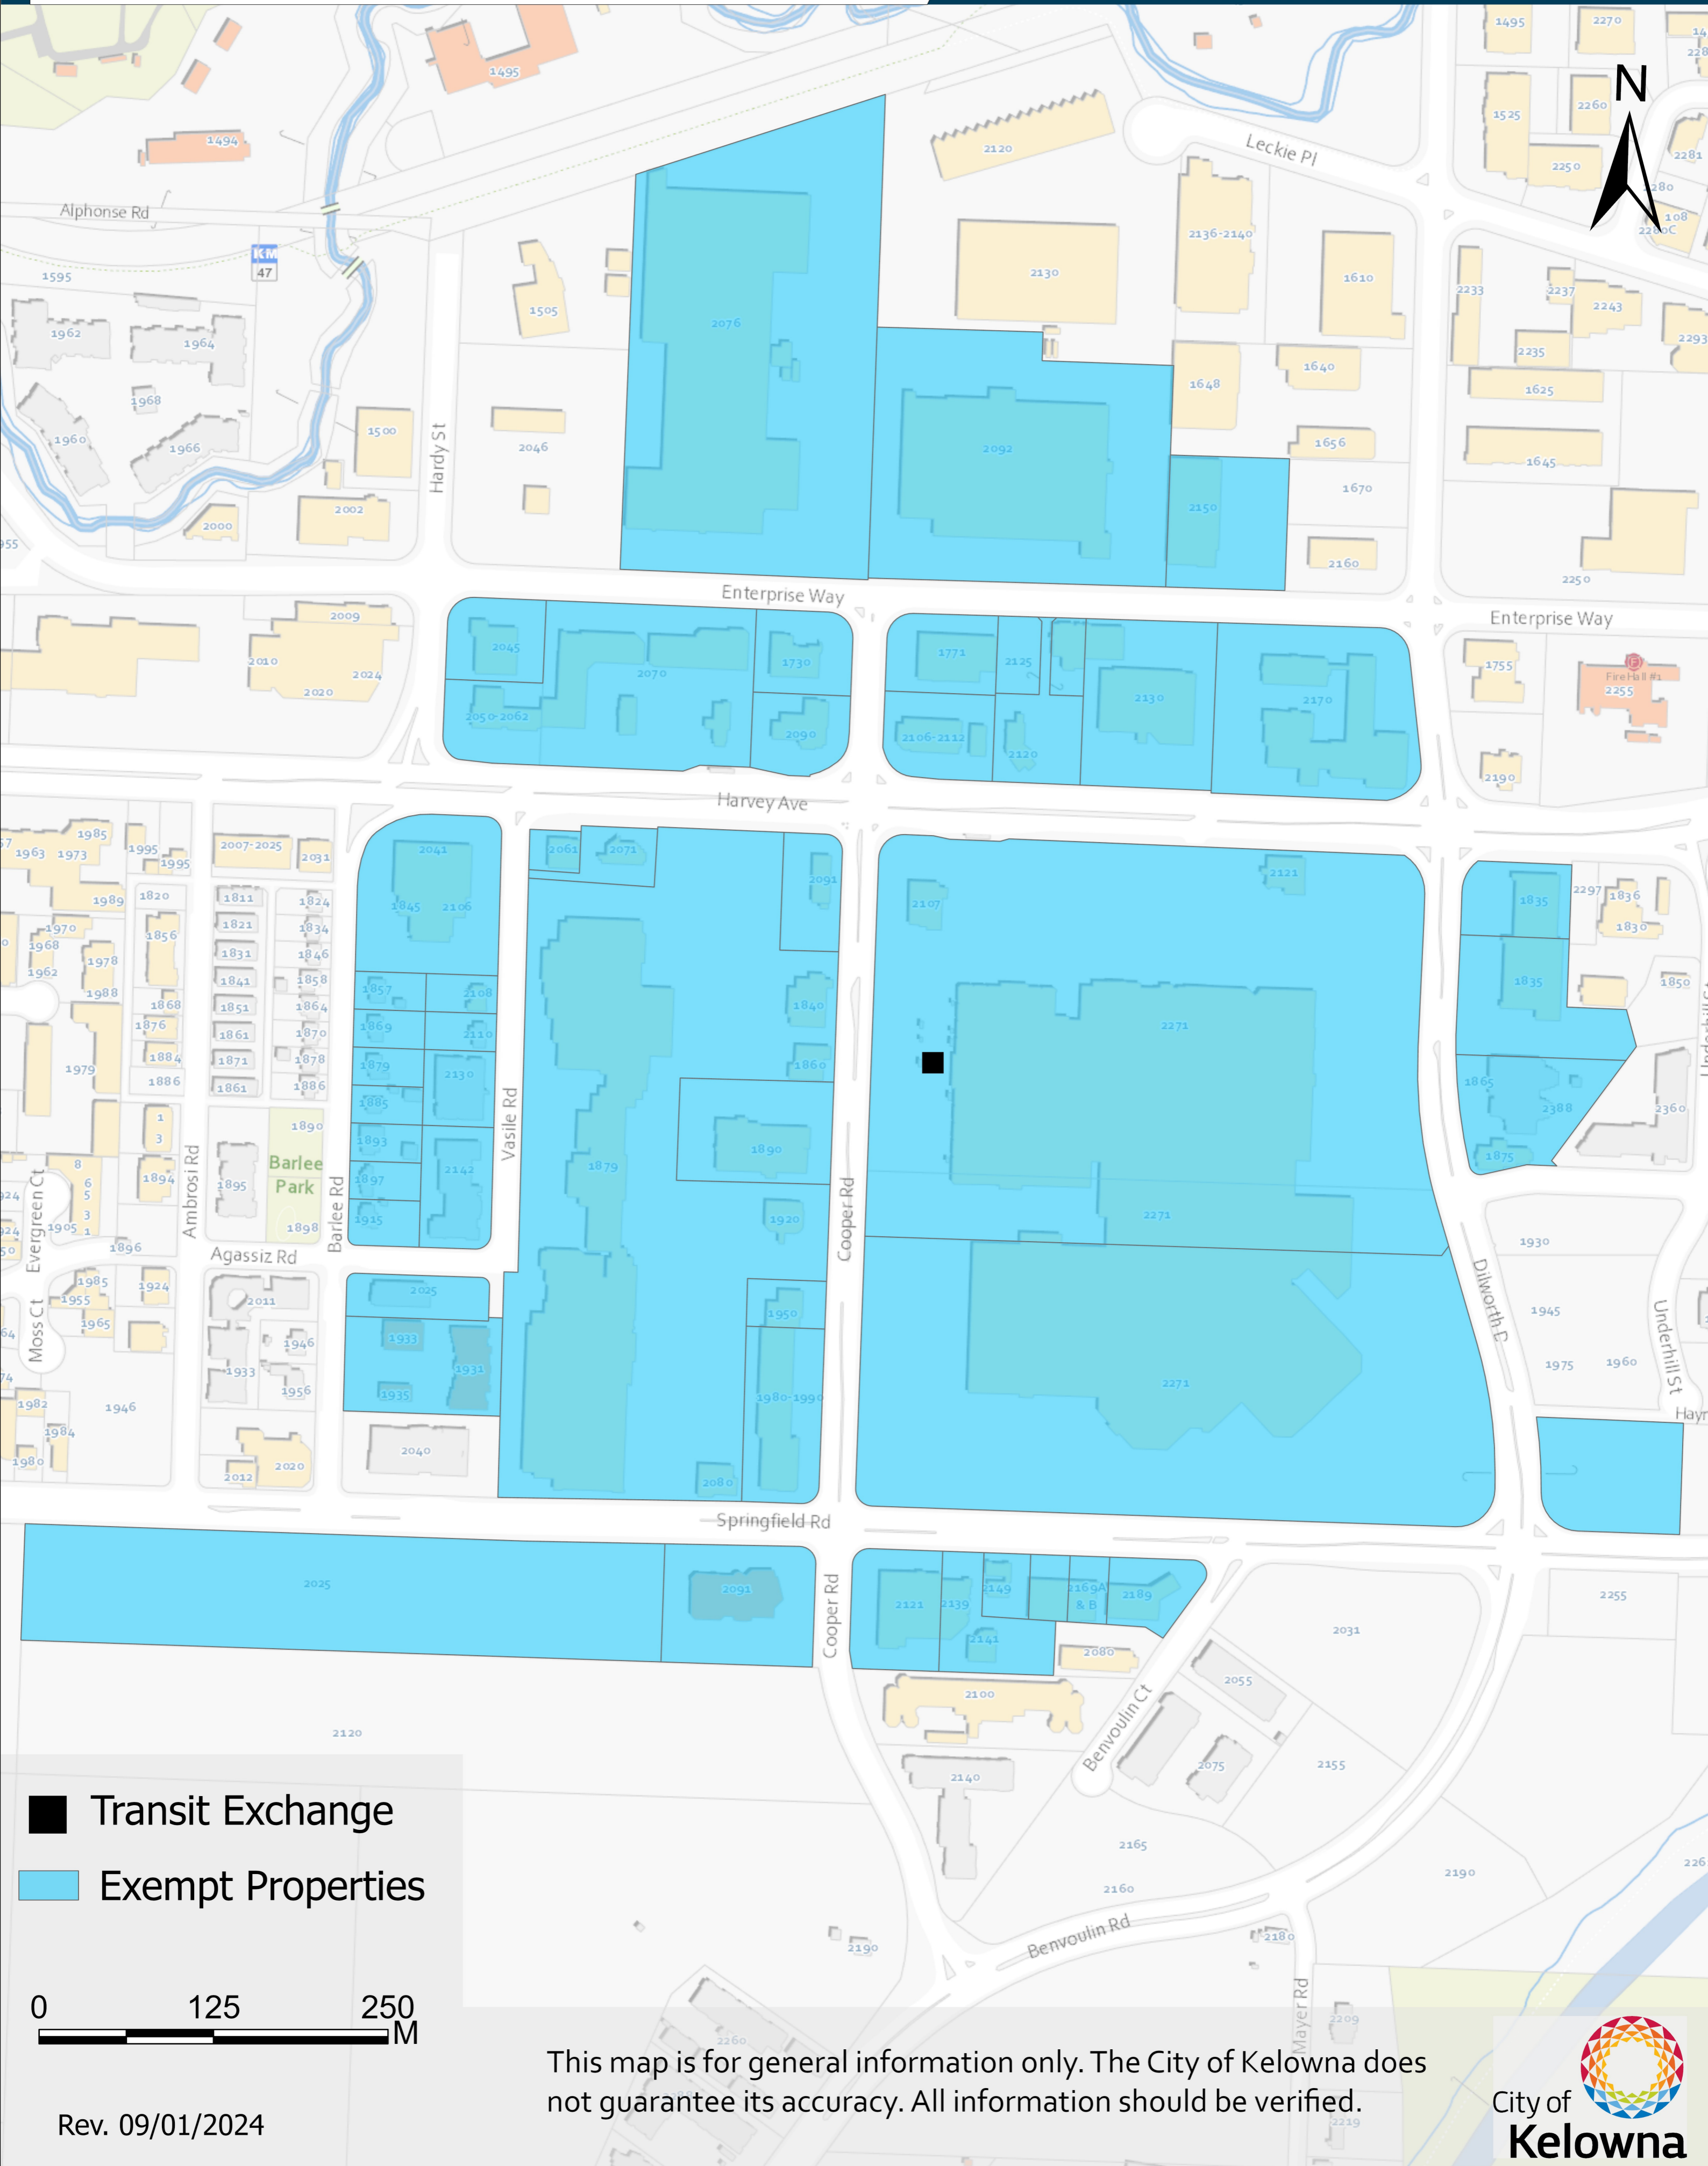

Parking Exemptions

Map 8.3.a

Hospital Exchange

- Transit Exchange
- Exempt Properties

This map is for general information only. The City of Kelowna does not guarantee its accuracy. All information should be verified.

Rev. 09/01/2024

Parking Exemptions

Map 8.3.b

Okanagan
College Exchange

- Transit Exchange
- Exempt Properties

This map is for general information only. The City of Kelowna does not guarantee its accuracy. All information should be verified.

Rev. 09/01/2024

Parking Exemptions

Map 8.3.c

Orchard Park Exchange

This map is for general information only. The City of Kelowna does not guarantee its accuracy. All information should be verified.

Rev. 09/01/2024