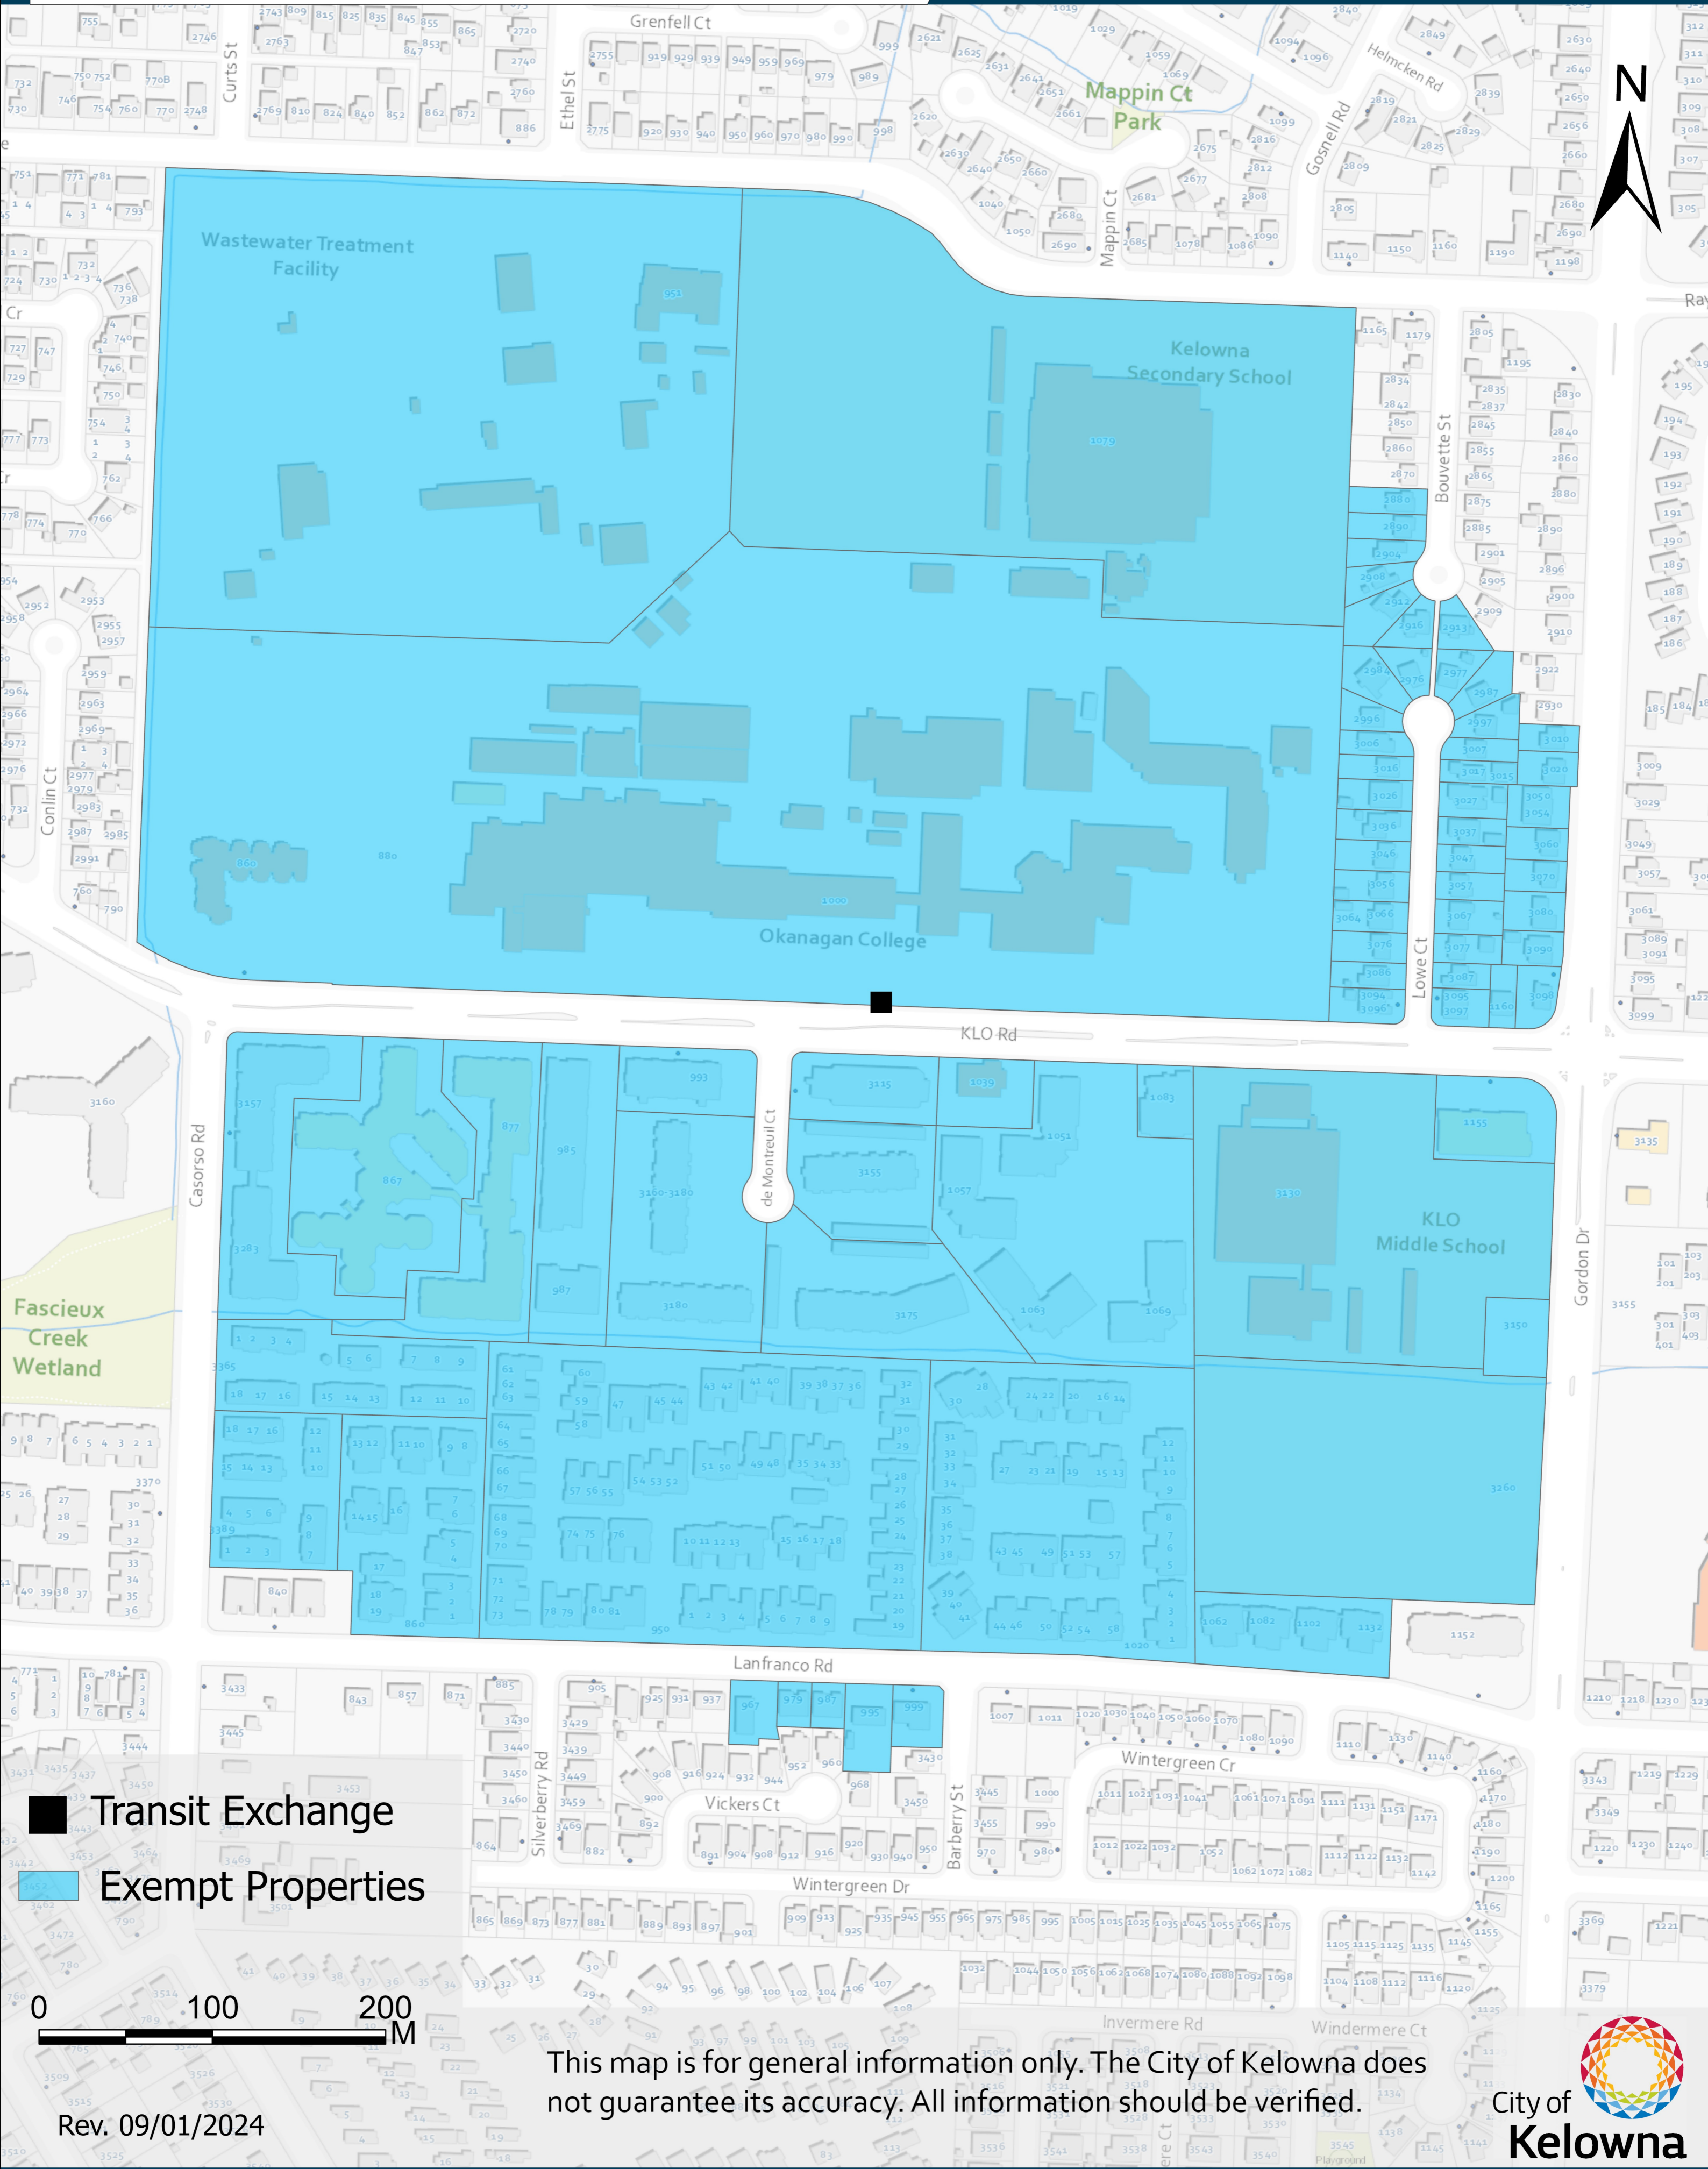

Parking Exemptions

Map 8.3.a

Hospital Exchange

- Transit Exchange
- Exempt Properties

This map is for general information only. The City of Kelowna does not guarantee its accuracy. All information should be verified.

Rev. 09/01/2024

Parking Exemptions

Map 8.3.b

Okanagan
College Exchange

- Transit Exchange
- Exempt Properties

This map is for general information only. The City of Kelowna does not guarantee its accuracy. All information should be verified.

Rev. 09/01/2024

Parking Exemptions

Map 8.3.c

Orchard Park Exchange

This map is for general information only. The City of Kelowna does not guarantee its accuracy. All information should be verified.

Rev. 09/01/2024

Parking Exemptions

Map 8.3.d

Rutland Exchange

This map is for general information only. The City of Kelowna does not guarantee its accuracy. All information should be verified.

Rev. 09/01/2024