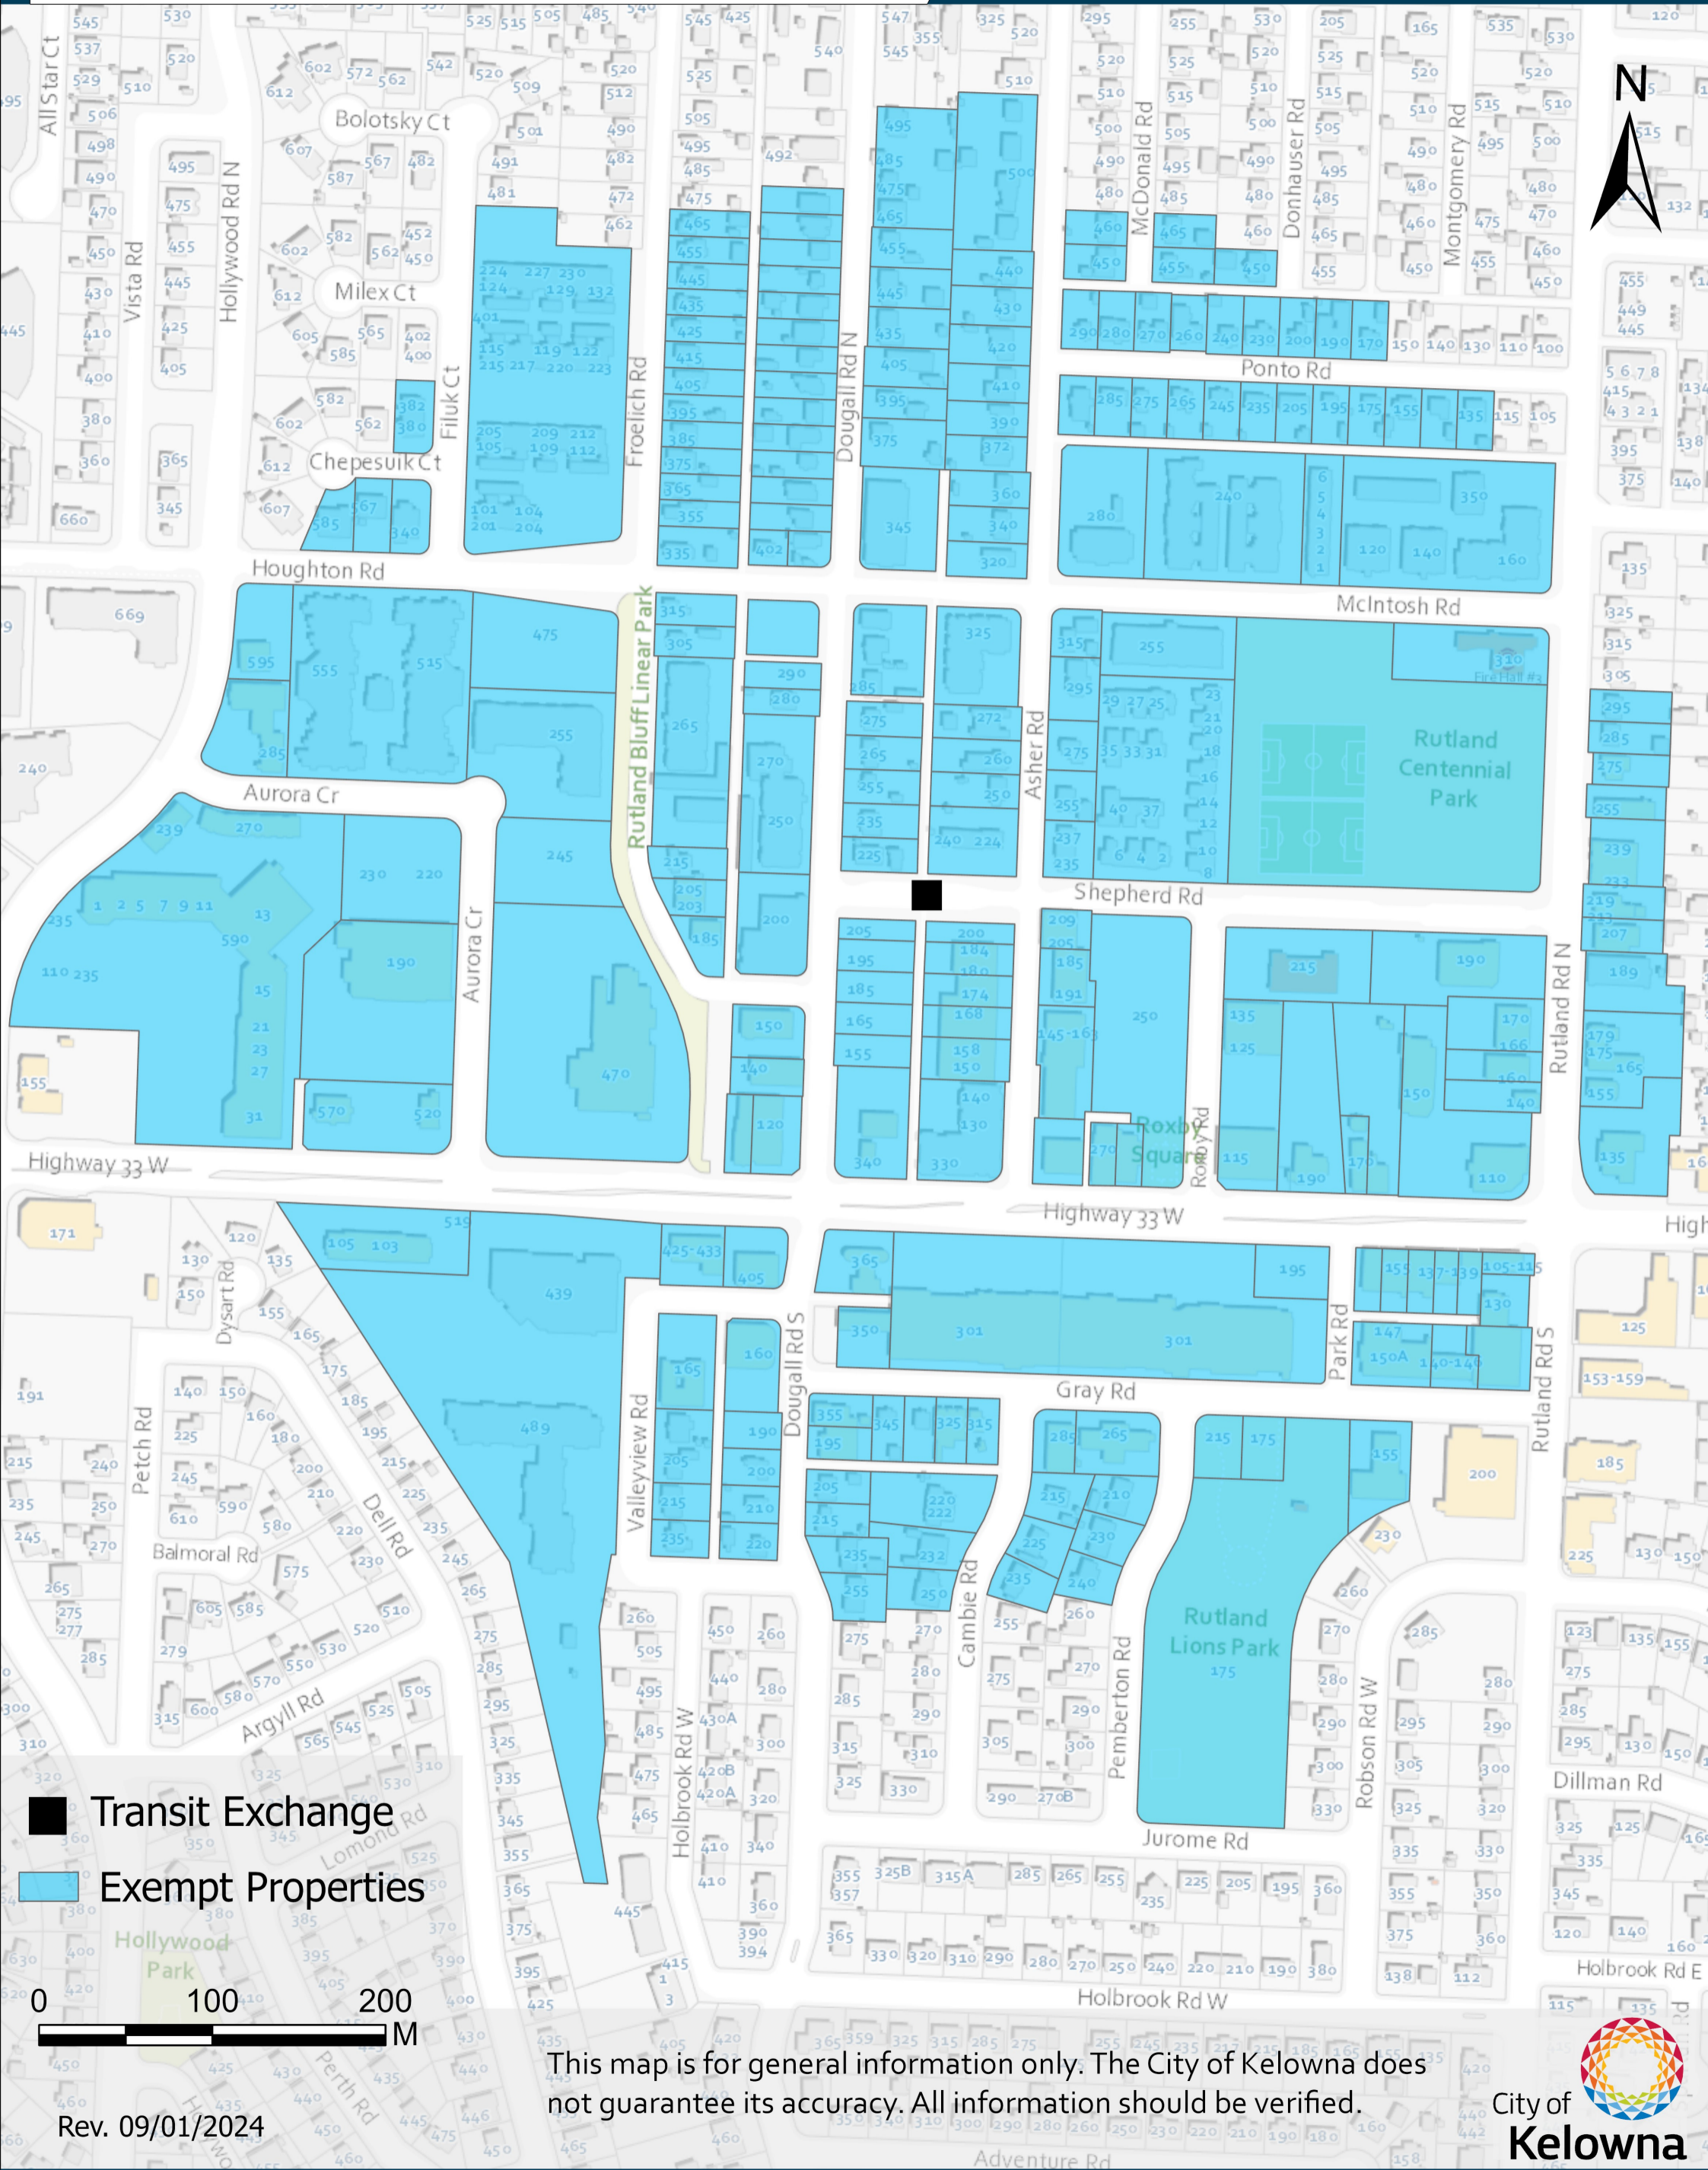

Parking Exemptions

Map 8.3.a

Hospital Exchange

- Transit Exchange
- Exempt Properties

This map is for general information only. The City of Kelowna does not guarantee its accuracy. All information should be verified.

Rev. 09/01/2024

Parking Exemptions

Map 8.3.c

Orchard Park Exchange

This map is for general information only. The City of Kelowna does not guarantee its accuracy. All information should be verified.

Rev. 09/01/2024

Parking Exemptions

Map 8.3.d

Rutland Exchange

This map is for general information only. The City of Kelowna does not guarantee its accuracy. All information should be verified.

Rev. 09/01/2024