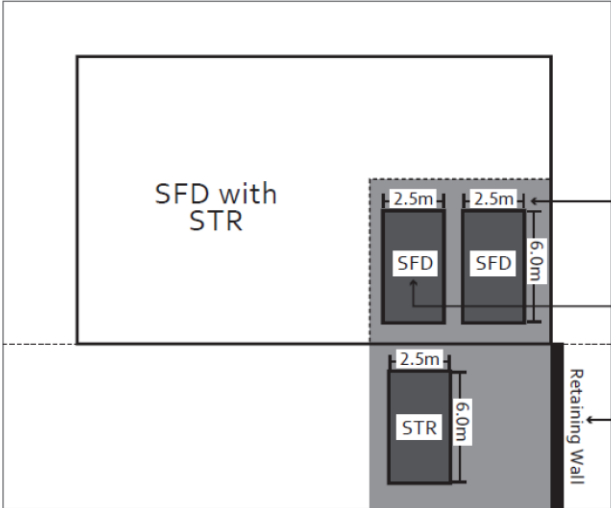

Example Parking Plan

Use the City of Kelowna Map Viewer to help create your parking plan:
maps.kelowna.ca/public/mapviewer/

Add dimensions

Label uses

Label obstructions (ex. retaining walls, trees, pillars, etc.)