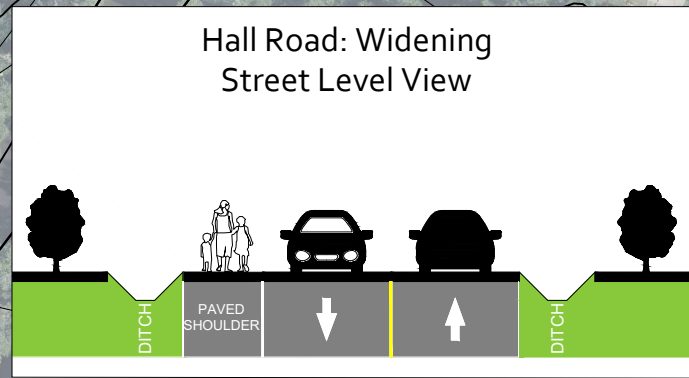

# Hall Road Neighbourhood Traffic Calming - Proposed Improvements

**Legend**

- Speed Hump  
Asphalt Speed Hump
- Traffic Calming Curb  
Portable Raised Concrete Curb
- Vegetation  
Vegetation in Road Right of Way Causing a Sightline Issue