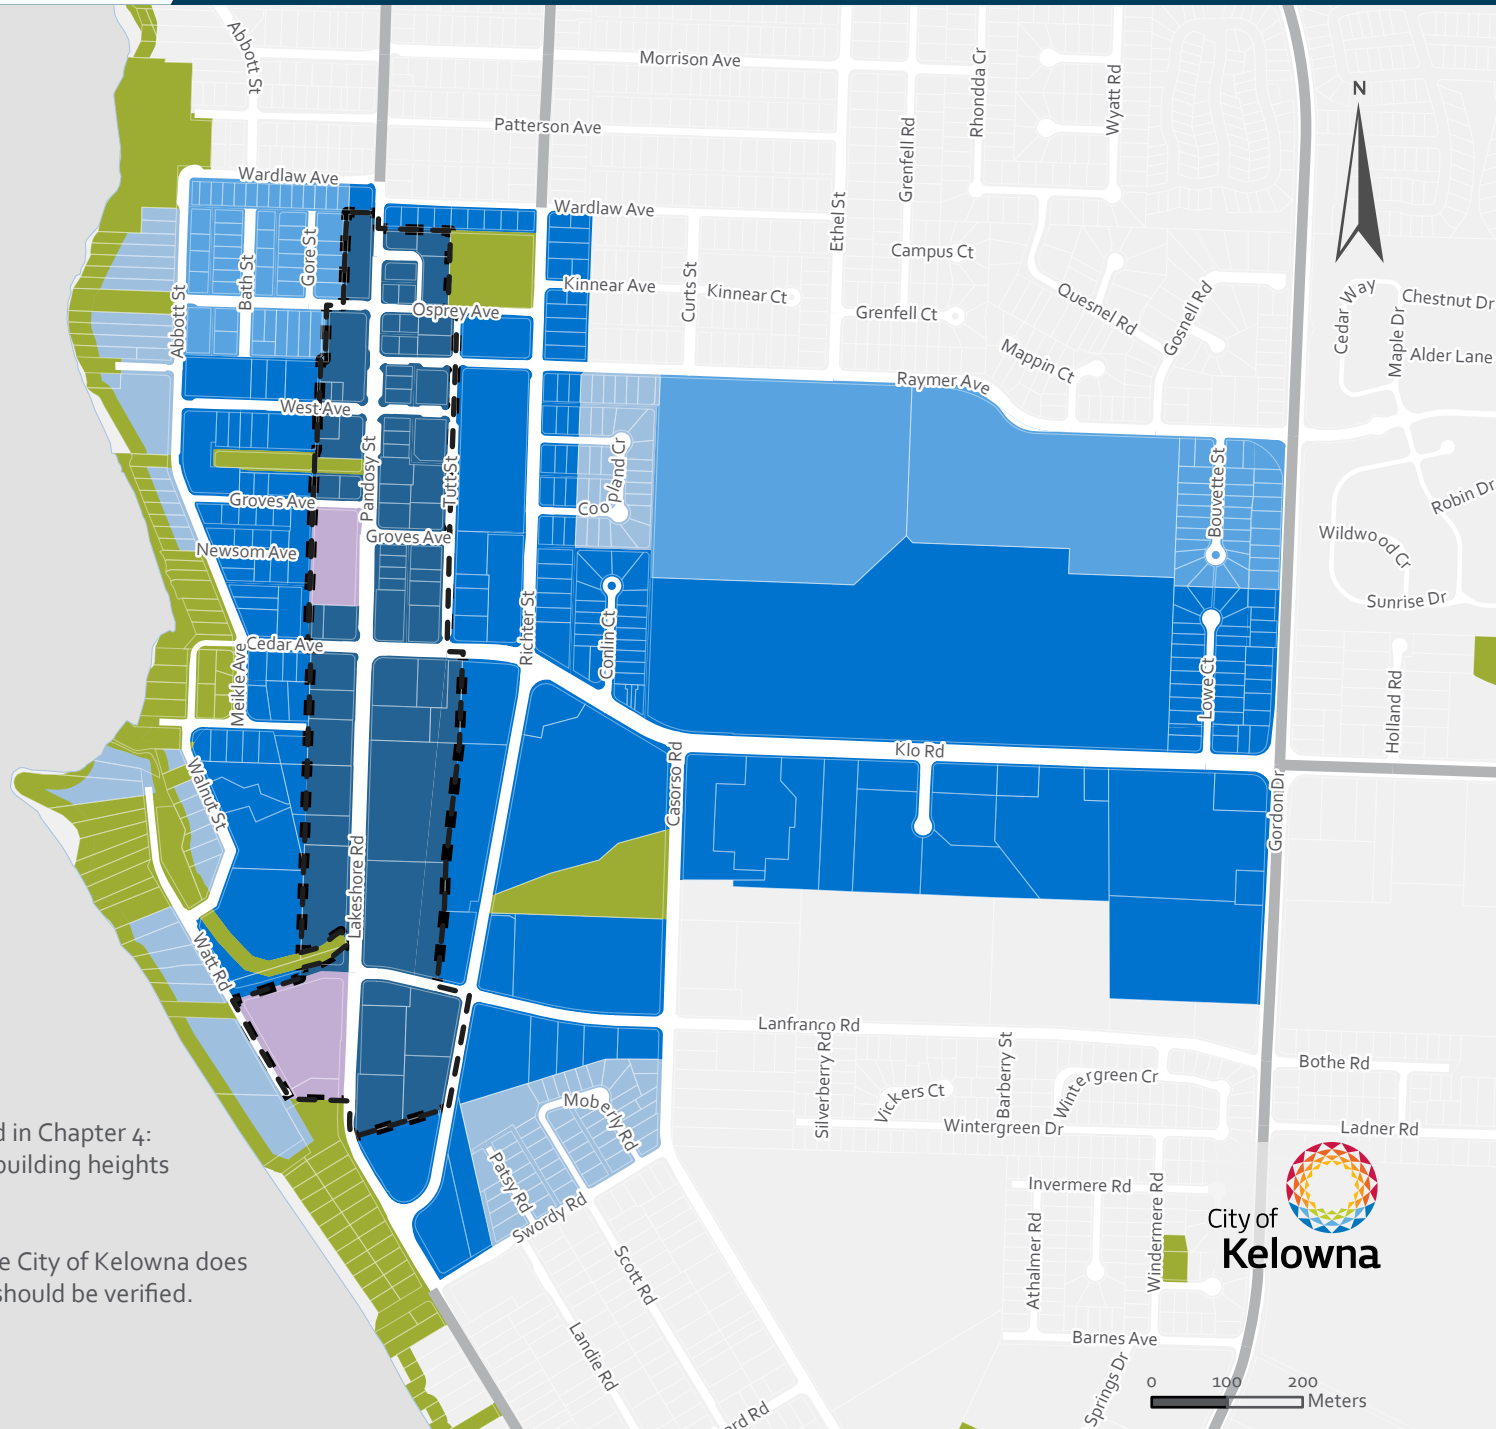

- 14 storeys
- 8 storeys
- 6 storeys
- 4 storeys
- 3 storeys
- Park
- Pandosy Lakeshore Corridor
- Transit Supportive Corridor

Okanagan Lake

This map illustrates policy guidance outlined in Chapter 4: Urban Centres. More detailed guidance for building heights can be found under Objective 4.6.

This map is for general information only. The City of Kelowna does not guarantee its accuracy. All information should be verified.