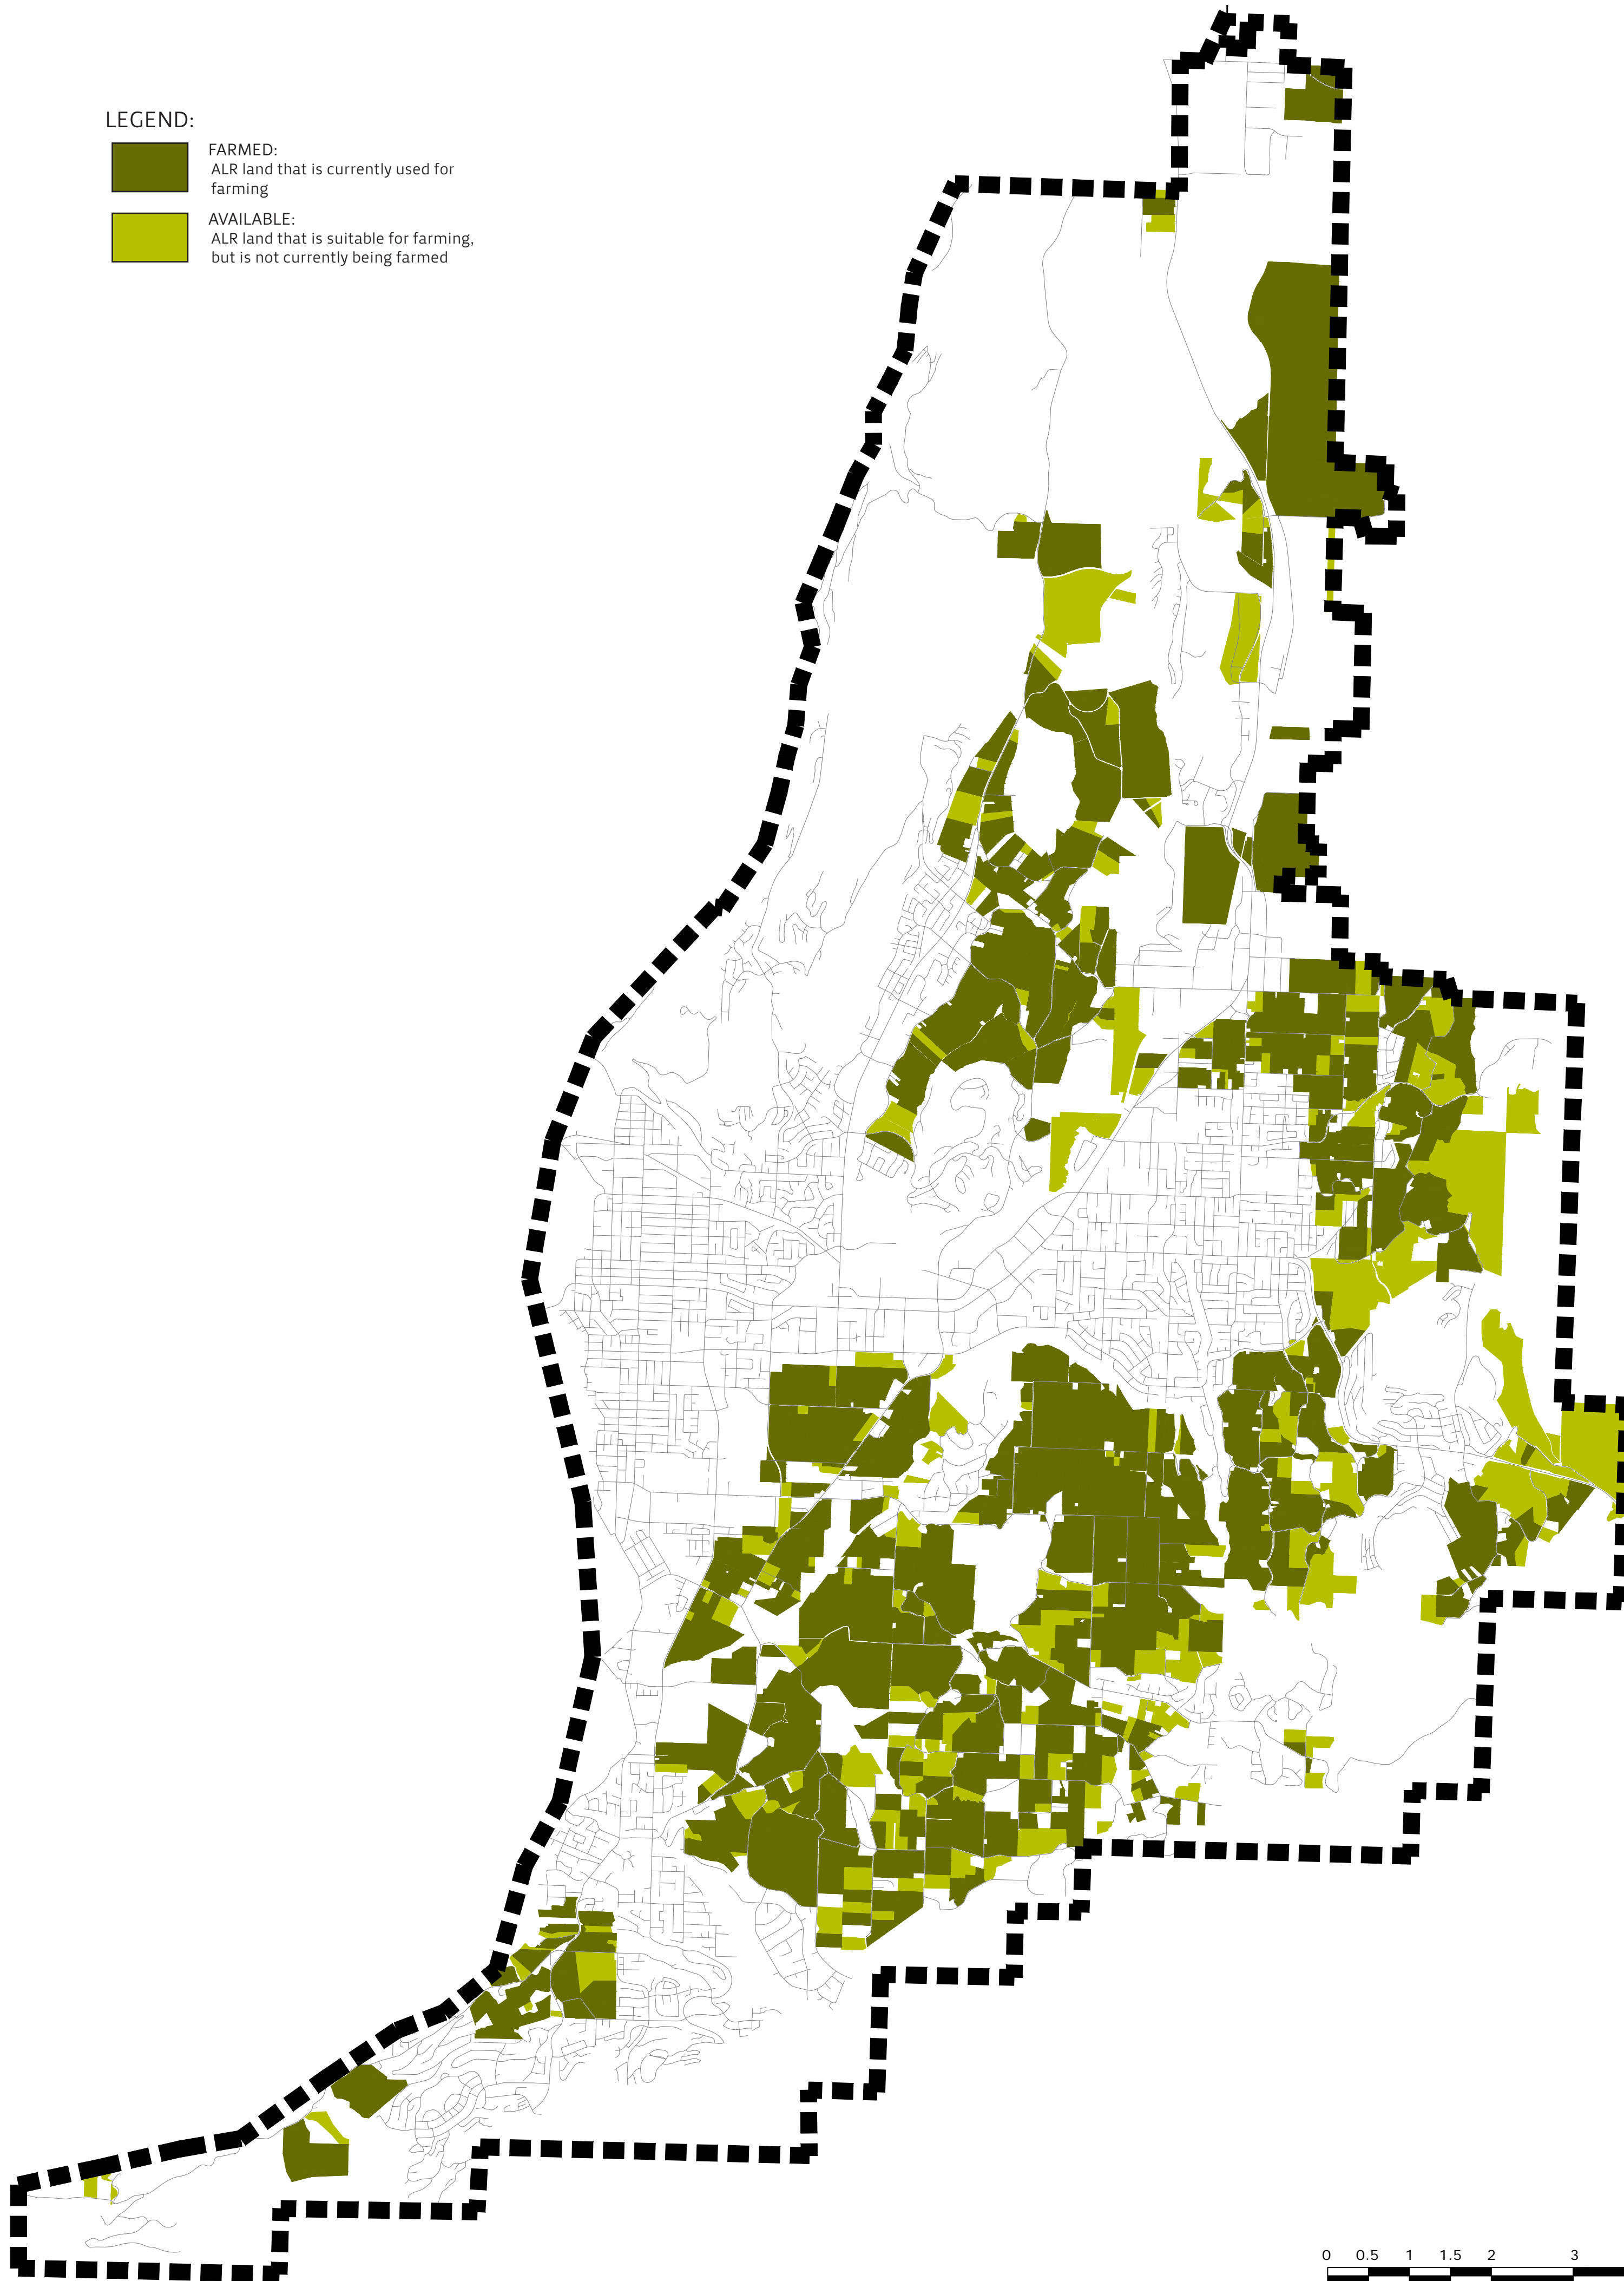

LEGEND:

-  FARMED:
ALR land that is currently used for farming
-  AVAILABLE:
ALR land that is suitable for farming,
but is not currently being farmed

0 0.5 1 1.5 2 3 4 5km
SCALE: 1:50,000

Agriculture Plan Update

ALR LAND WITH POTENTIAL FOR INCREASED FARMING ACTIVITY
June 2016