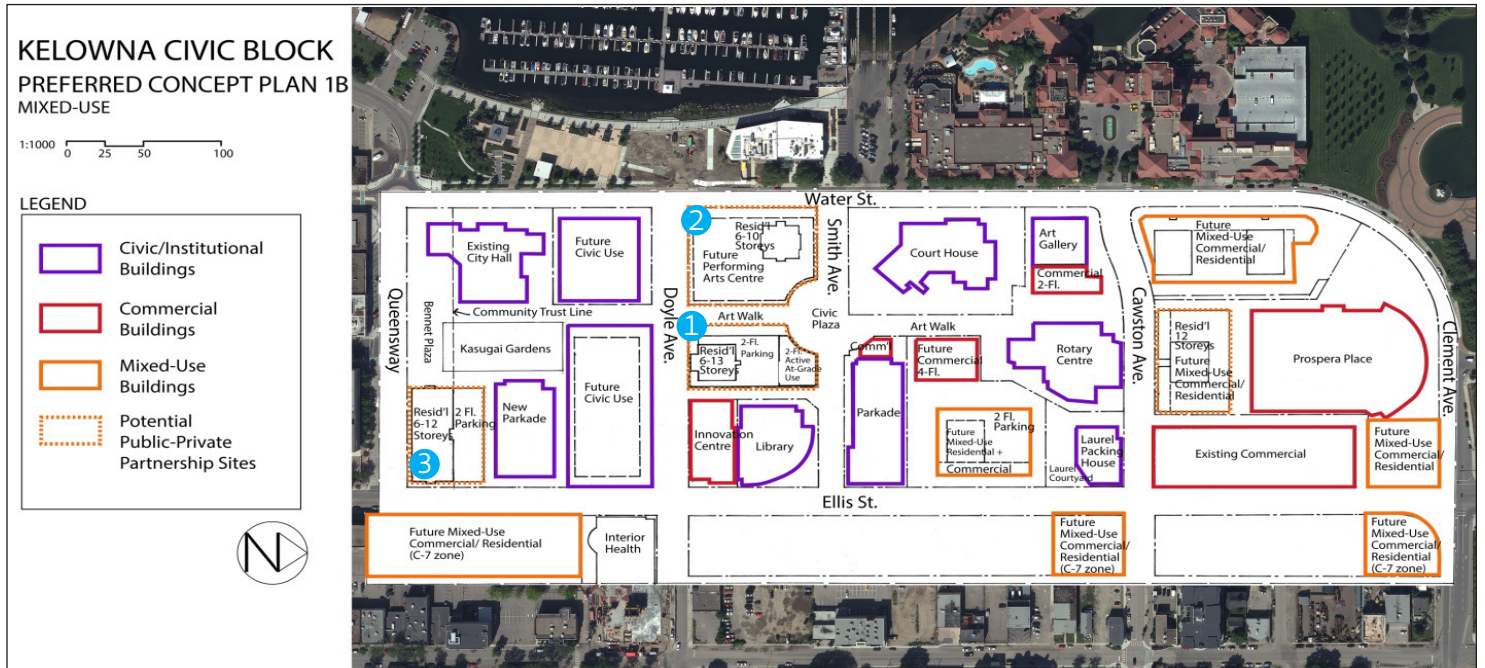

CONCEPT PLAN 1B (MIXED-USE OPTION)

KEY SITES FOR SURVEY QUESTIONS

- 1 Police Services RCMP
- 2 Kelowna Community Theatre
- 3 Okanagan Heritage Museum

ARTIST RENDERINGS OF DOYLE STREET FOR OPTION 1B

Option 1B Looking East on Doyle (Away from the lake)

Option 1B Looking West on Doyle (Toward the lake)