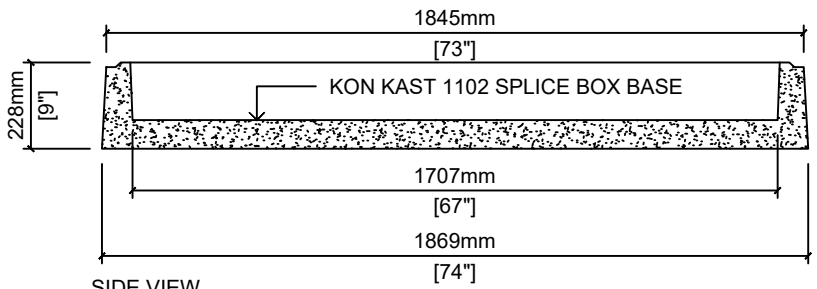

PLAN VIEW - LID

END VIEW

SIDE VIEW

LID

KON KAST 1102
SPLICE BOX

KON KAST 1102 SPLICE BOX BASE

APRIL 2024

STANDARD
DETAIL
DRAWING

DETAIL TITLE:

**IRRIGATION VAULT
KON KAST 1102**

DETAIL No.:

SS-IR.02a

SCALE:

1:20