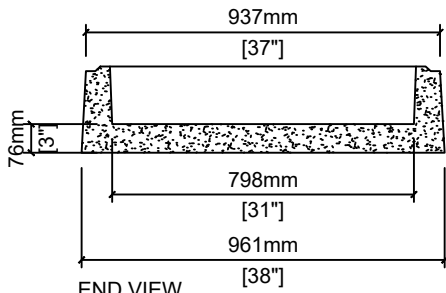

PLAN VIEW - LID

END VIEW

SIDE VIEW

LID

KON KAST 1102
SPLICE BOX

KON KAST 1102 SPLICE BOX BASE

APRIL 2024

STANDARD
DETAIL
DRAWING

DETAIL TITLE:

**IRRIGATION VAULT
KON KAST 1102**

DETAIL No.:

SS-IR.02a

SCALE:

1:20