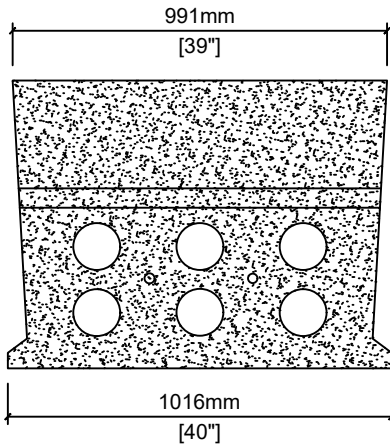

PLAN VIEW - LID

END VIEW

SIDE VIEW

LID

KON KAST 1102
SPLICE BOX

KON KAST 1102 SPLICE BOX BASE

APRIL 2024

STANDARD
DETAIL
DRAWING

DETAIL TITLE:

**IRRIGATION VAULT
KON KAST 1102**

DETAIL No.:

SS-IR.02a

SCALE:

1:20