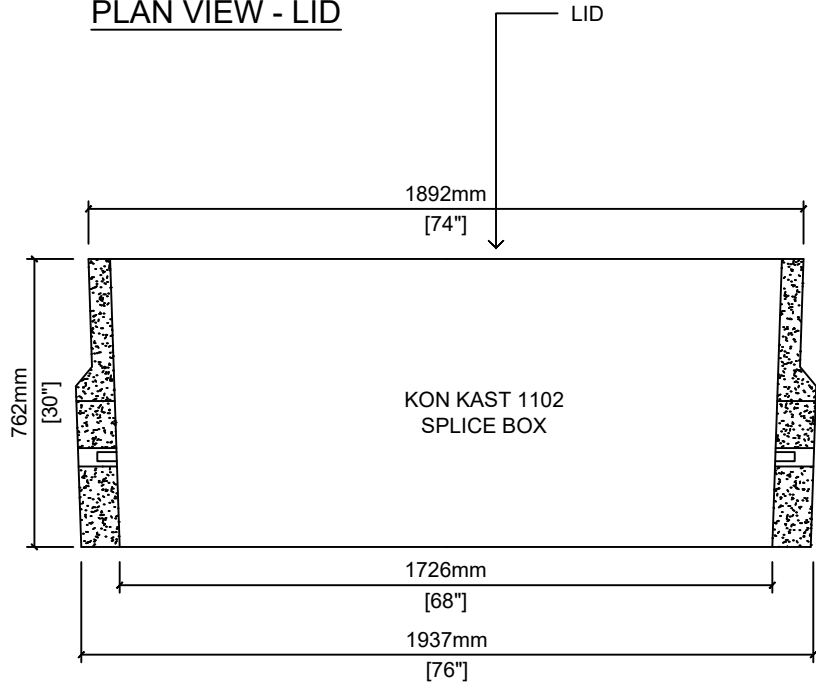

PLAN VIEW - LID

END VIEW

SIDE VIEW

LID

KON KAST 1102
SPLICE BOX

KON KAST 1102 SPLICE BOX BASE

APRIL 2024

STANDARD
DETAIL
DRAWING

DETAIL TITLE:

**IRRIGATION VAULT
KON KAST 1102**

DETAIL No.:

SS-IR.02a

SCALE:

1:20