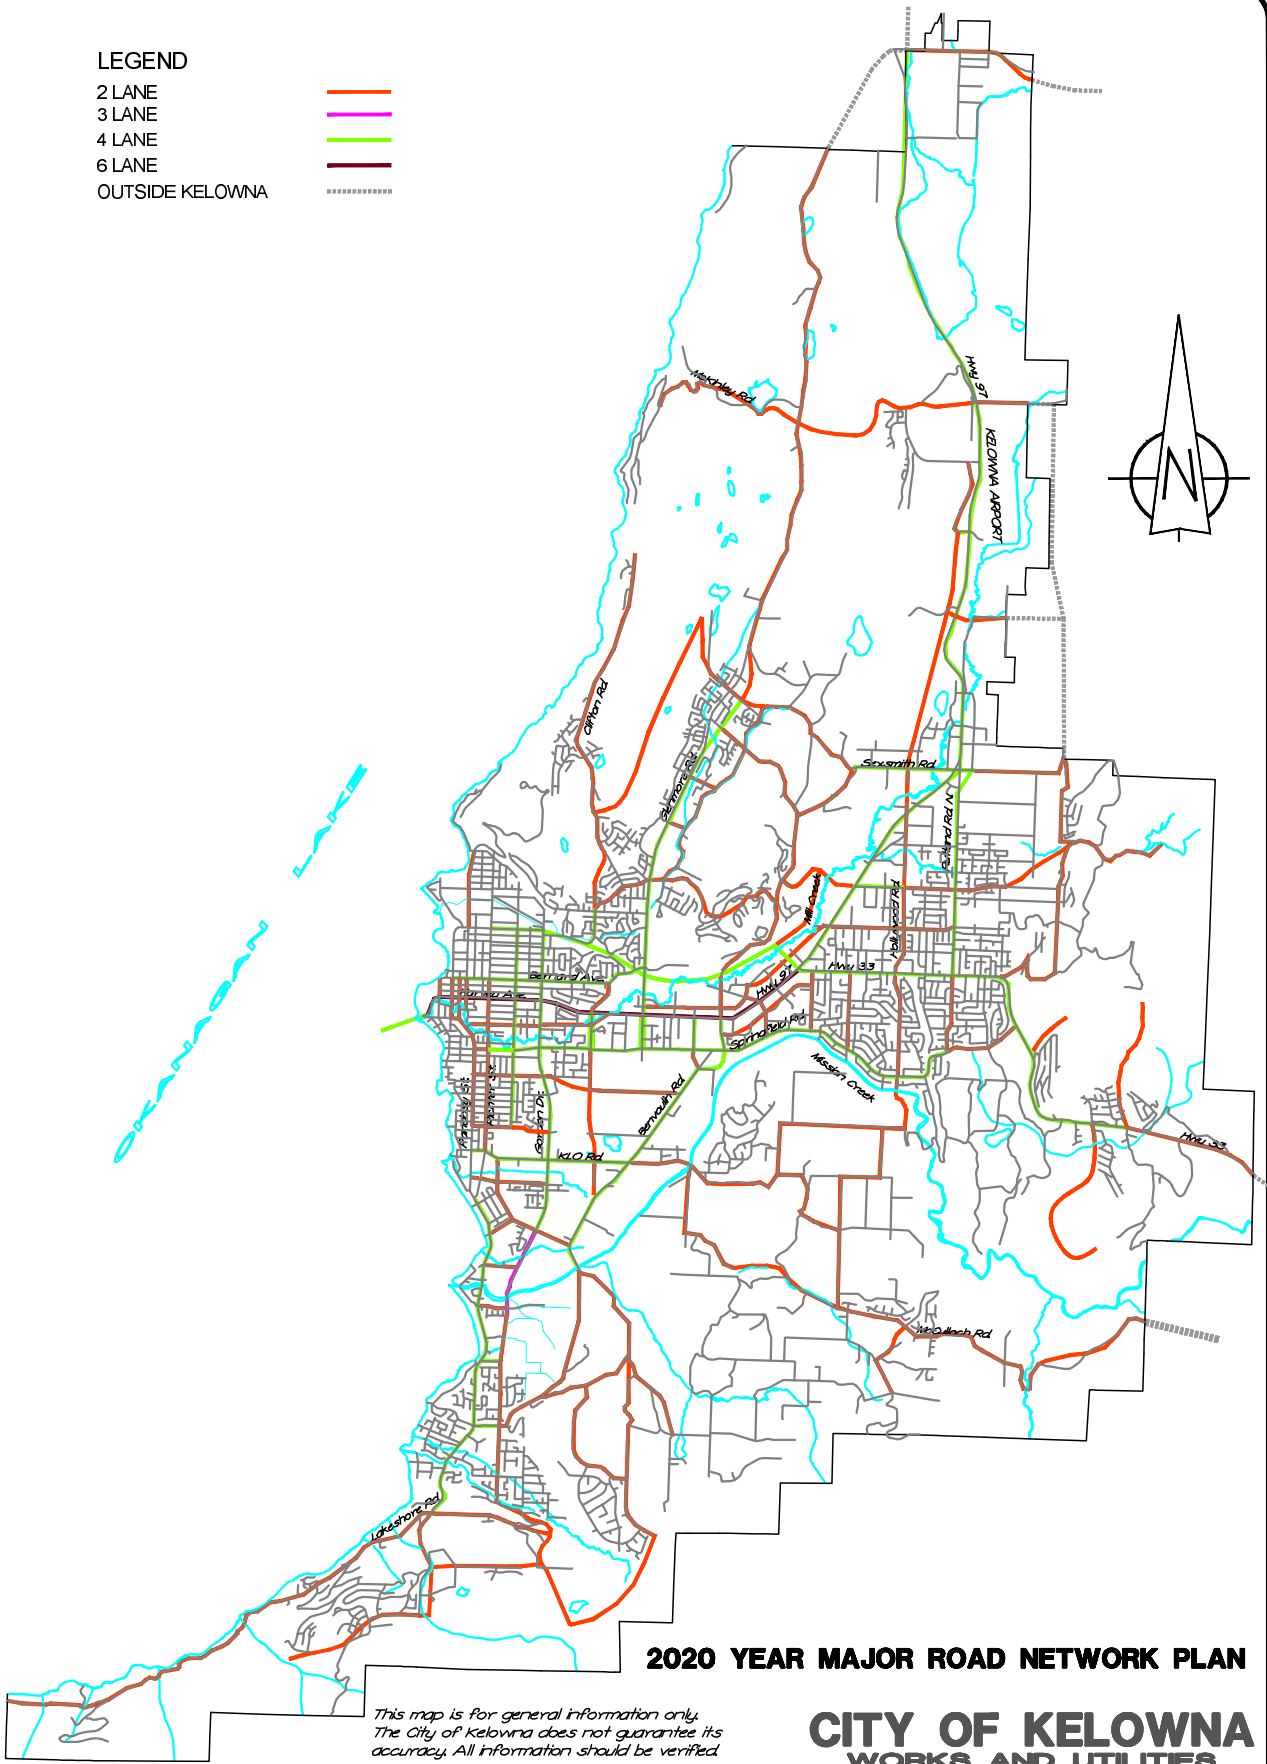

**LEGEND**

2 LANE

3 LANE

4 LANE

6 LANE

OUTSIDE KELOWNA

P:\DRAFTING\JCC\20YRMAJ

**2020 YEAR MAJOR ROAD NETWORK PLAN**

*This map is for general information only.  
The City of Kelowna does not guarantee its  
accuracy. All information should be verified.*

**CITY OF KELOWNA**  
WORKS AND UTILITIES

REV: JULY 13/04