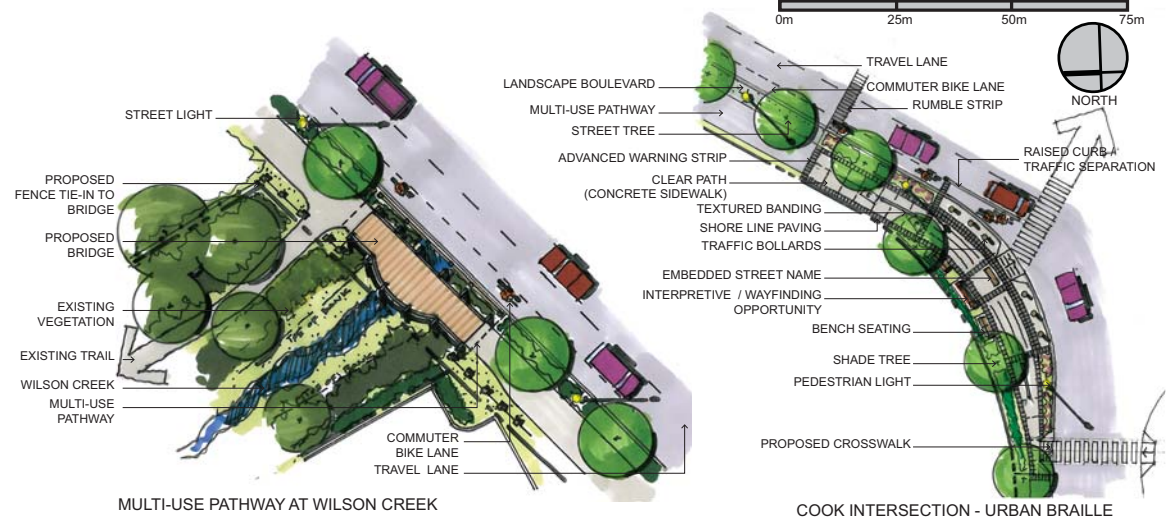

Legend

-  Park Gateway Node
-  Public Art / Heritage Interpretive Opportunity
-  Seating Area
-  3.6m Multi-Use Pathway
-  2.1m Sidewalk
-  1.8m Landscape Boulevard
-  Driveways
-  Residential District Street Tree
-  Park District Street Tree
-  Resort District Street Tree
-  Existing Street Tree

Lakeshore Road Multi-Use Corridor

October 2009