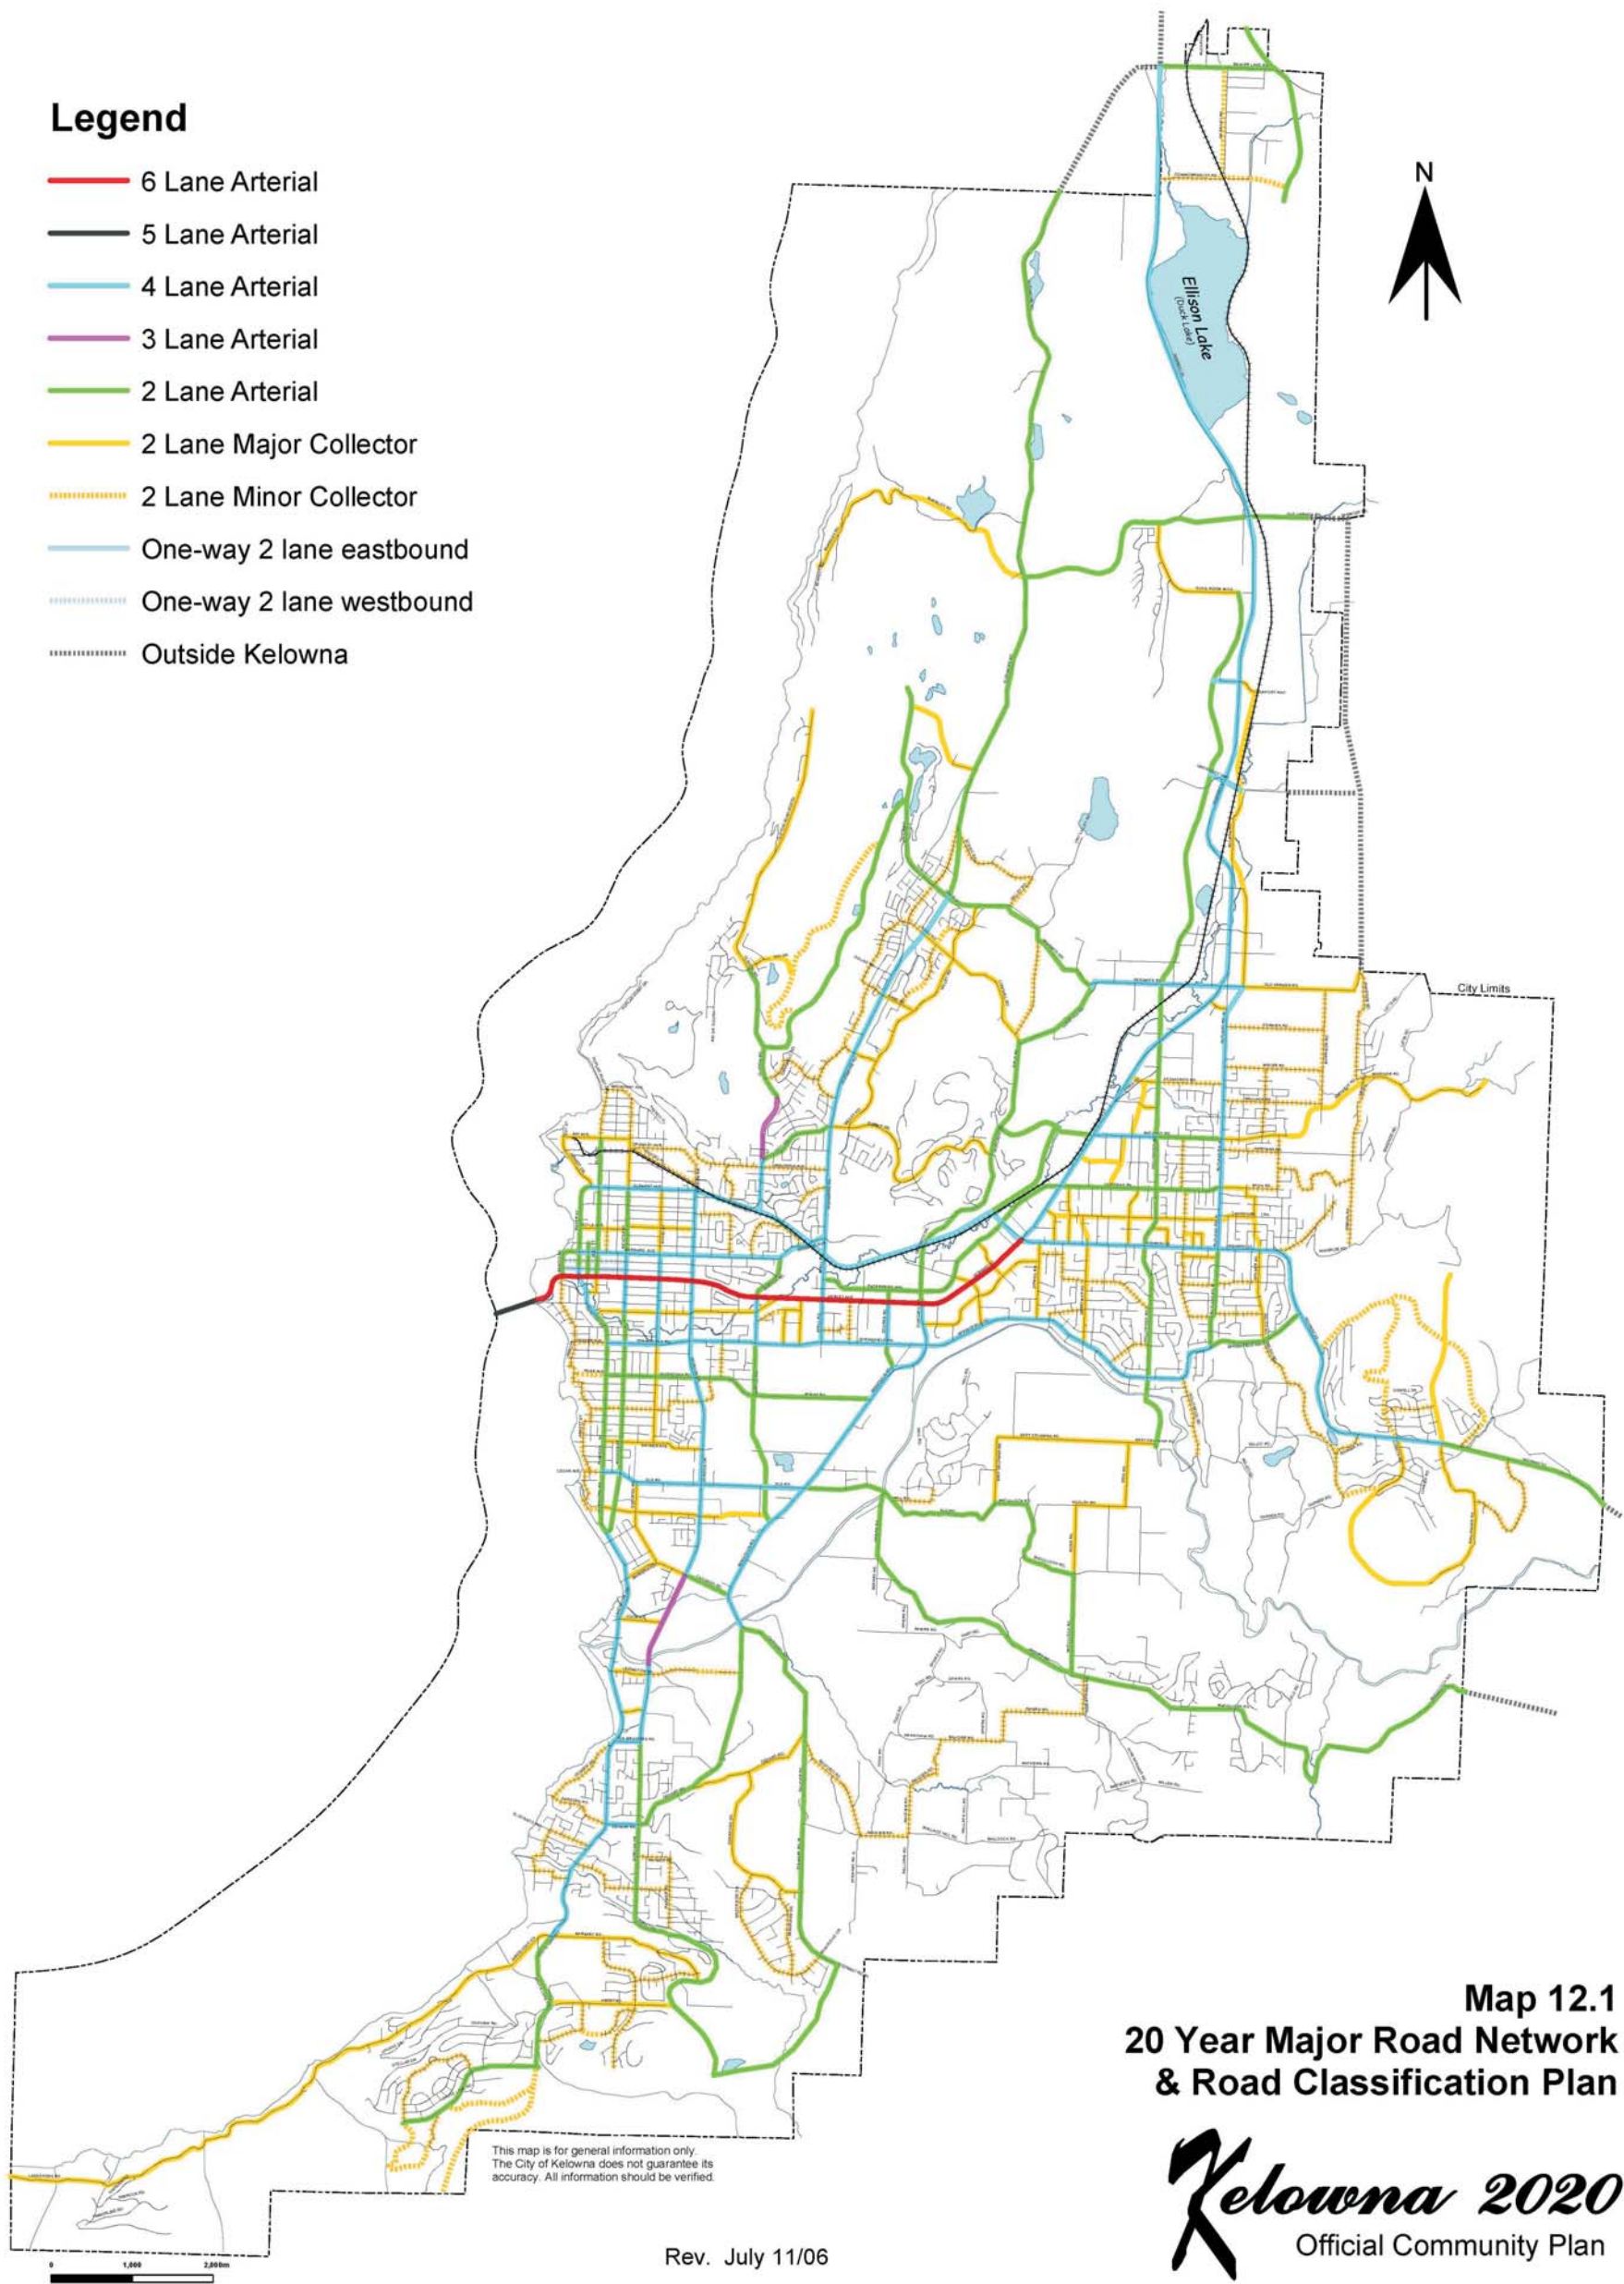

## Legend

- 6 Lane Arterial
- 5 Lane Arterial
- 4 Lane Arterial
- 3 Lane Arterial
- 2 Lane Arterial
- 2 Lane Major Collector
- - - 2 Lane Minor Collector
- One-way 2 lane eastbound
- - - One-way 2 lane westbound
- Outside Kelowna

**Map 12.1**  
**20 Year Major Road Network**  
**& Road Classification Plan**

**Kelowna 2020**  
Official Community Plan