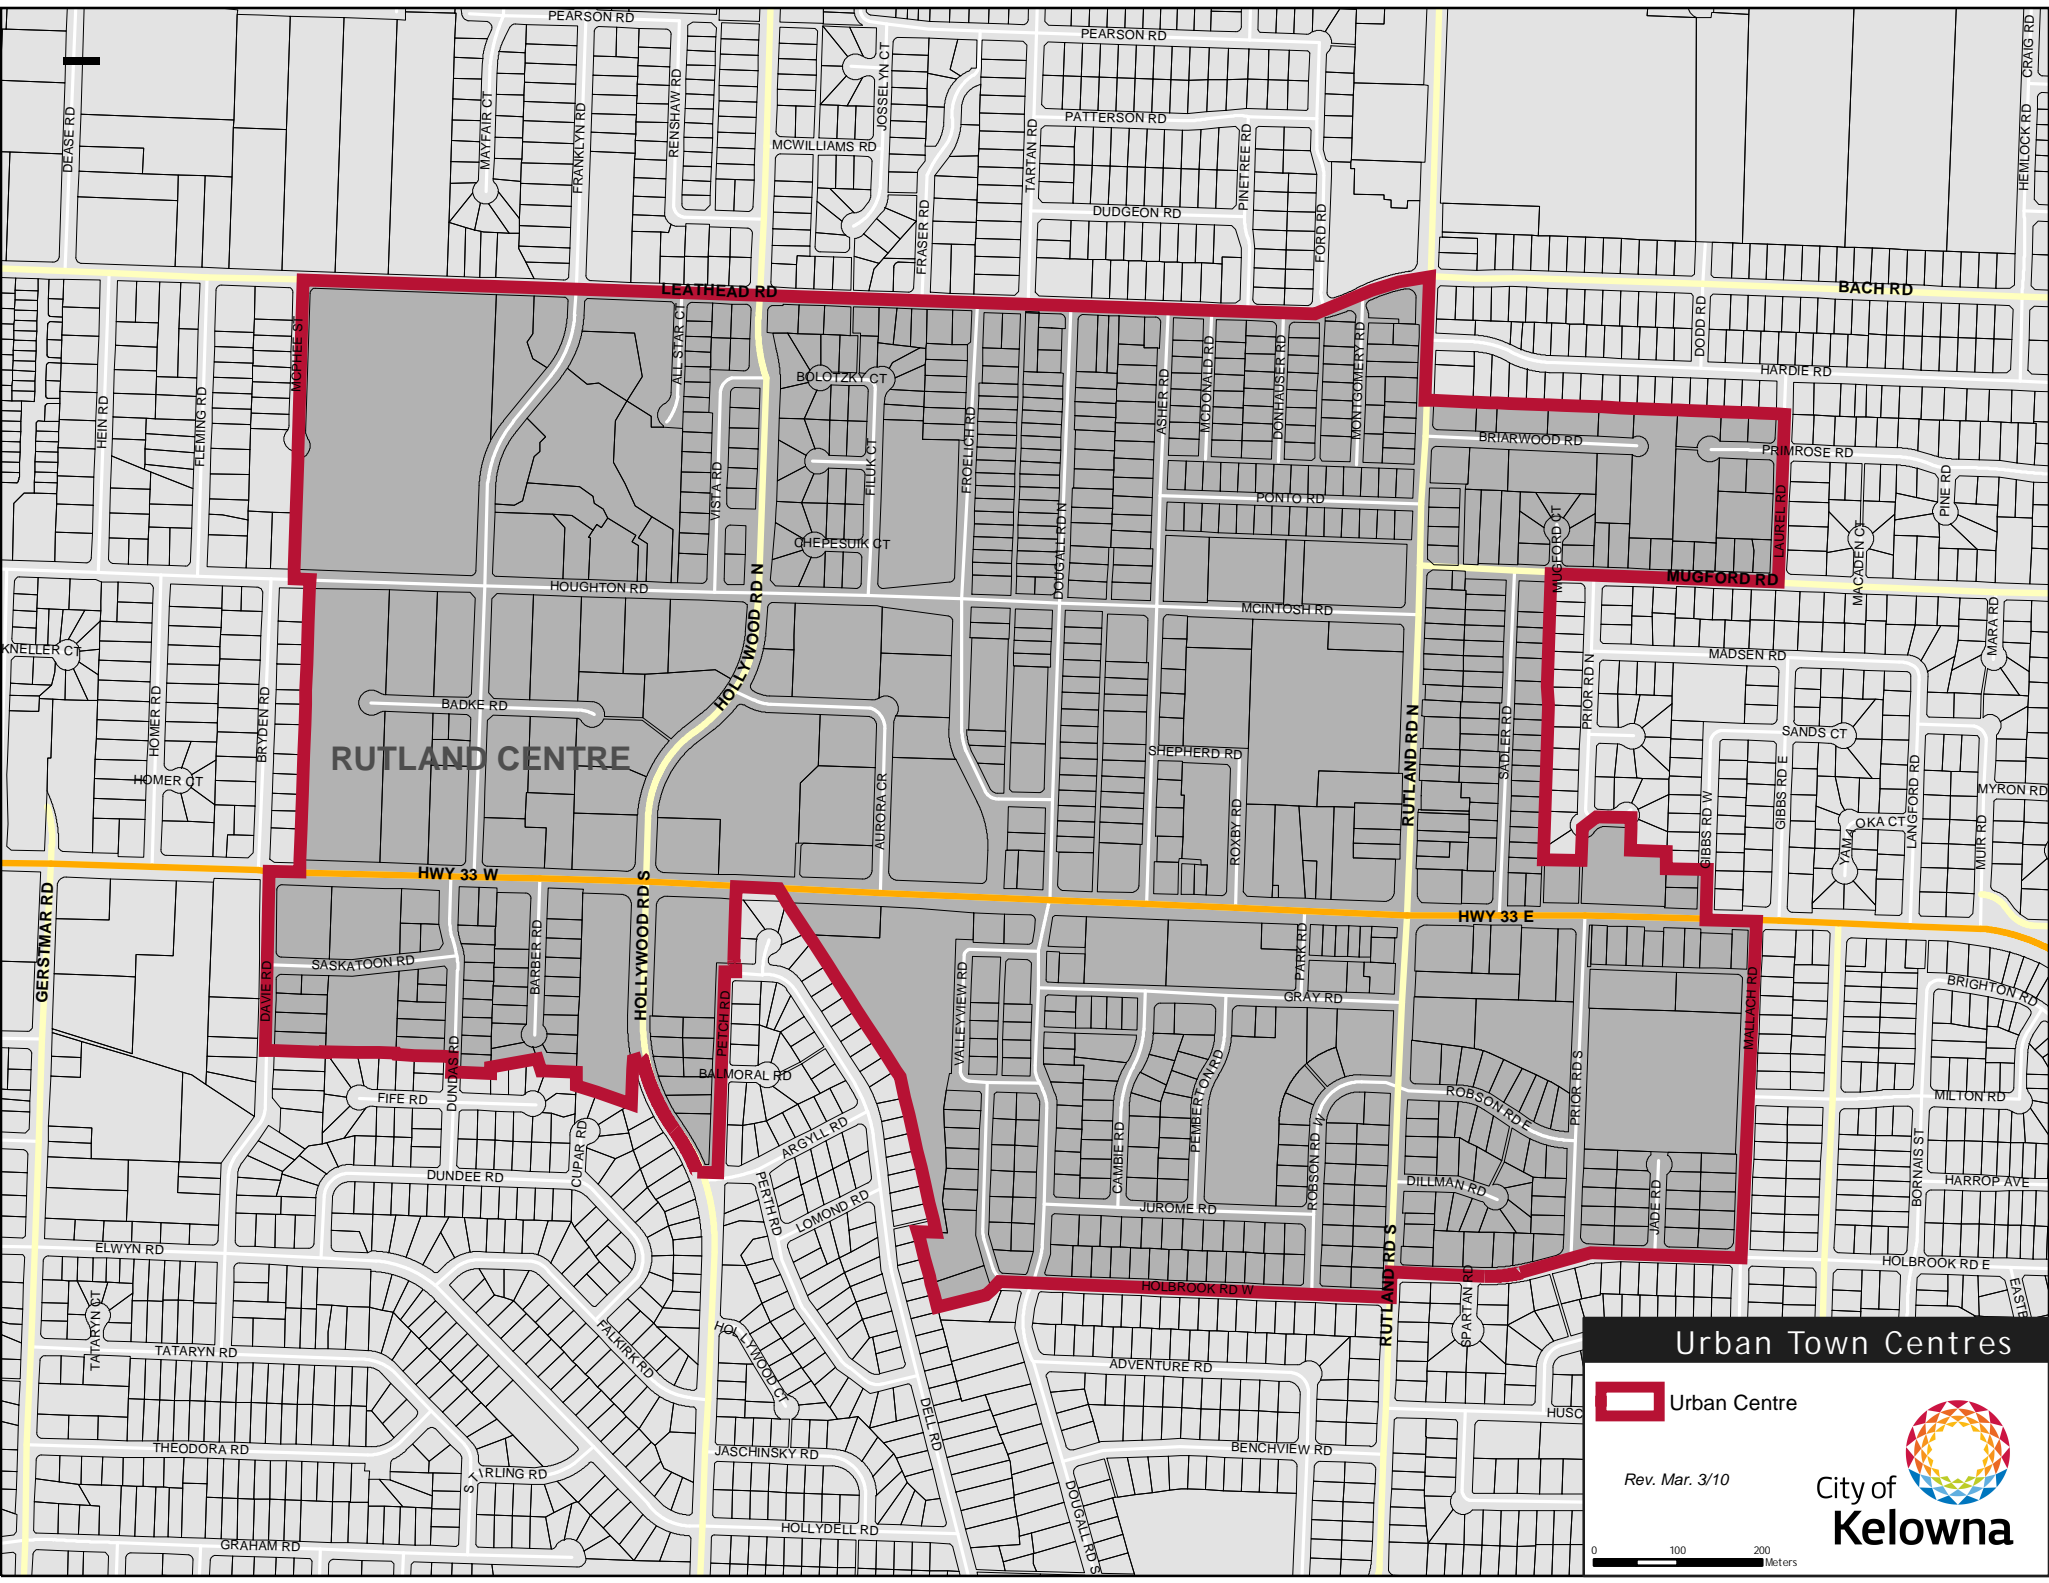

# RUTLAND CENTRE

**Urban Town Centres**

 Urban Centre

Rev. Mar. 3/10

  
City of  
**Kelowna**

0 100 200 Meters