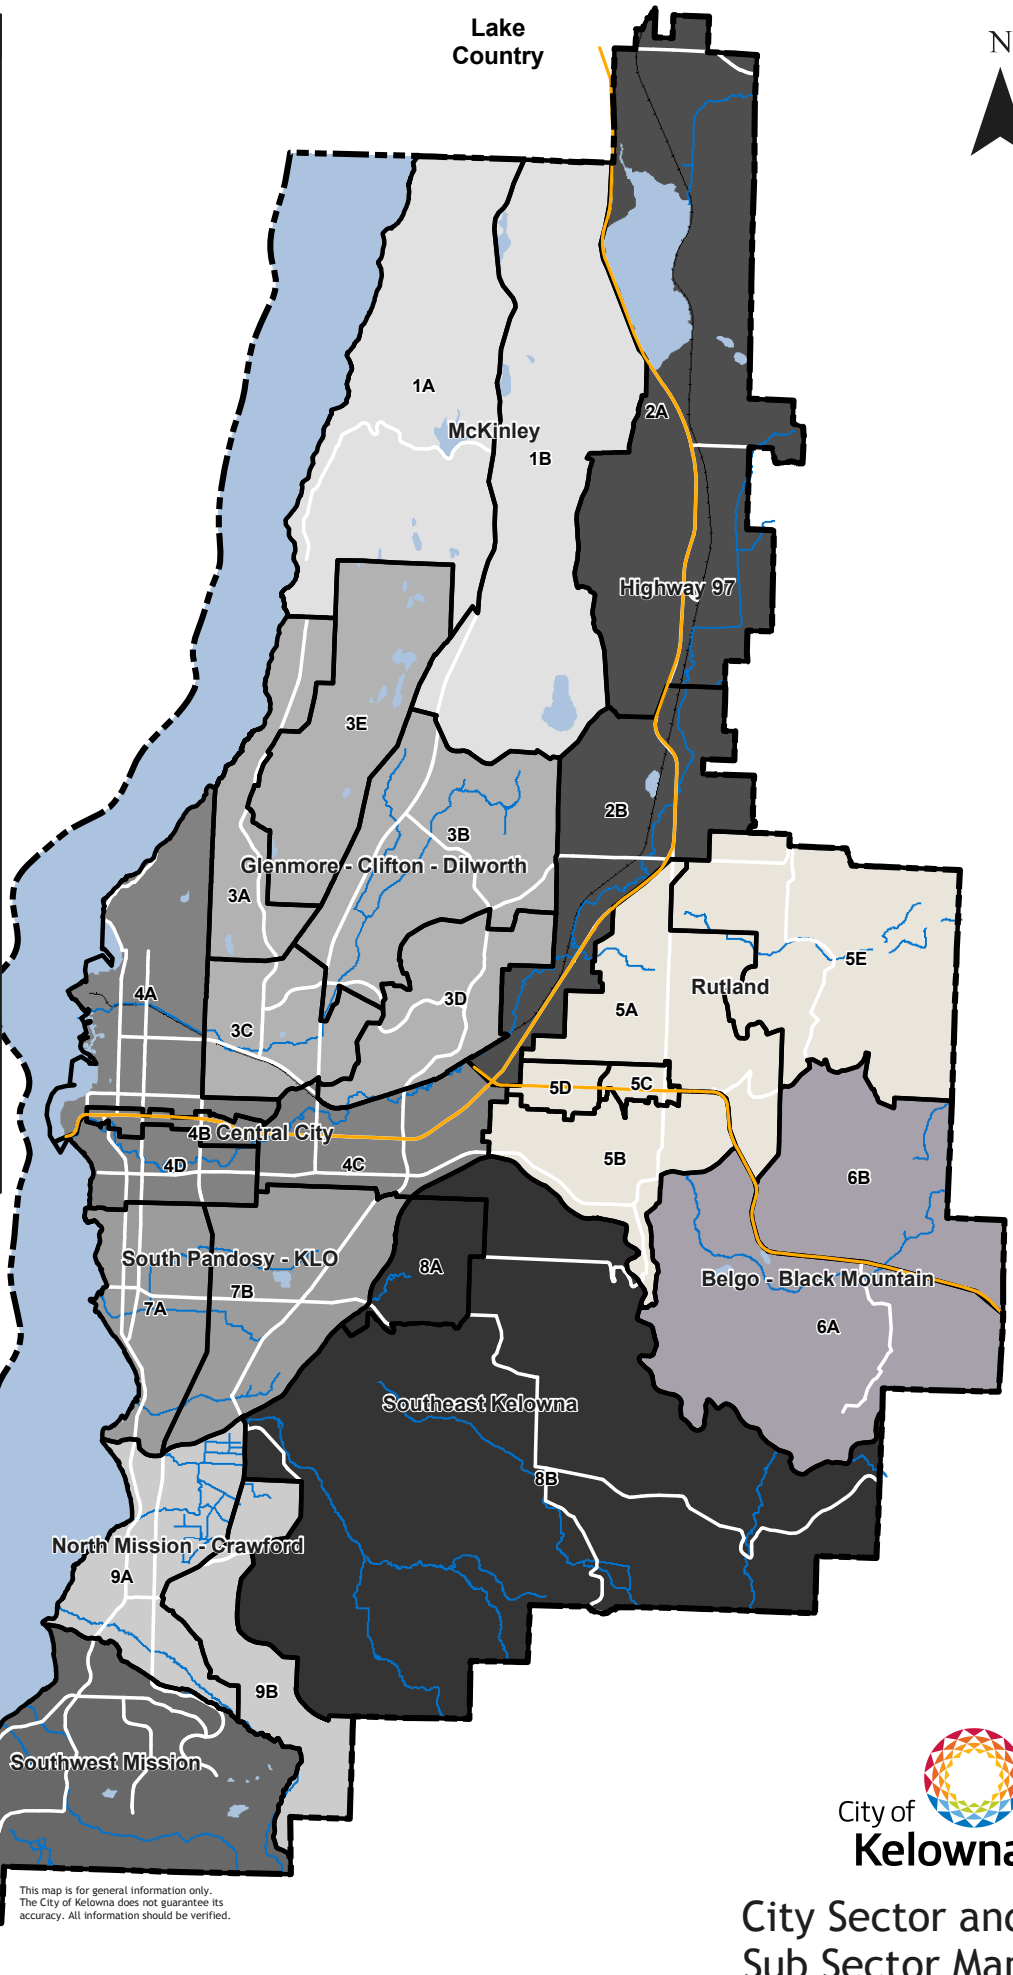

Legend

- **McKinley**
  - 1a. McKinley West
  - 1b. McKinley East
- **Highway 97**
  - 2a. Hwy 97 N.
  - 2b. Hwy 97 S.
- **Glenmore - Clifton - Dilworth**
  - 3a. Clifton / Glenmore Highlands
  - 3b. Glenmore Rd.
  - 3c. South Glenmore
  - 3d. Dilworth
  - 3e. Wilden
- **Central City**
  - 4a. Downtown / North End
  - 4b. Highway W.
  - 4c. Highway E.
  - 4d. South Central
- **Rutland**
  - 5a. North Rutland
  - 5b. South Rutland
  - 5c. Hwy 33 E.
  - 5d. Hwy 33 W.
  - 5e. Rutland Bench / Tower Ranch
- **Belgo - Black Mountain**
  - 6a. Belgo / Black Mountain S.
  - 6b. Black Mountain N.
- **South Pandosy - KLO**
  - 7a. Richter / Pandosy
  - 7b. Benvoulin
- **Southeast Kelowna**
  - 8a. Hall Road
  - 8b. Southeast Kelowna
- **North Mission - Crawford**
  - 9a. North Mission
  - 9b. Crawford
- **Southwest Mission**
  - 10a. Southwest Mission
  - 10b. Okanagan Mountain

West Kelowna

Lake Country

Okanagan Lake

City Sector and Sub Sector Map

Rev. March 26 / 12