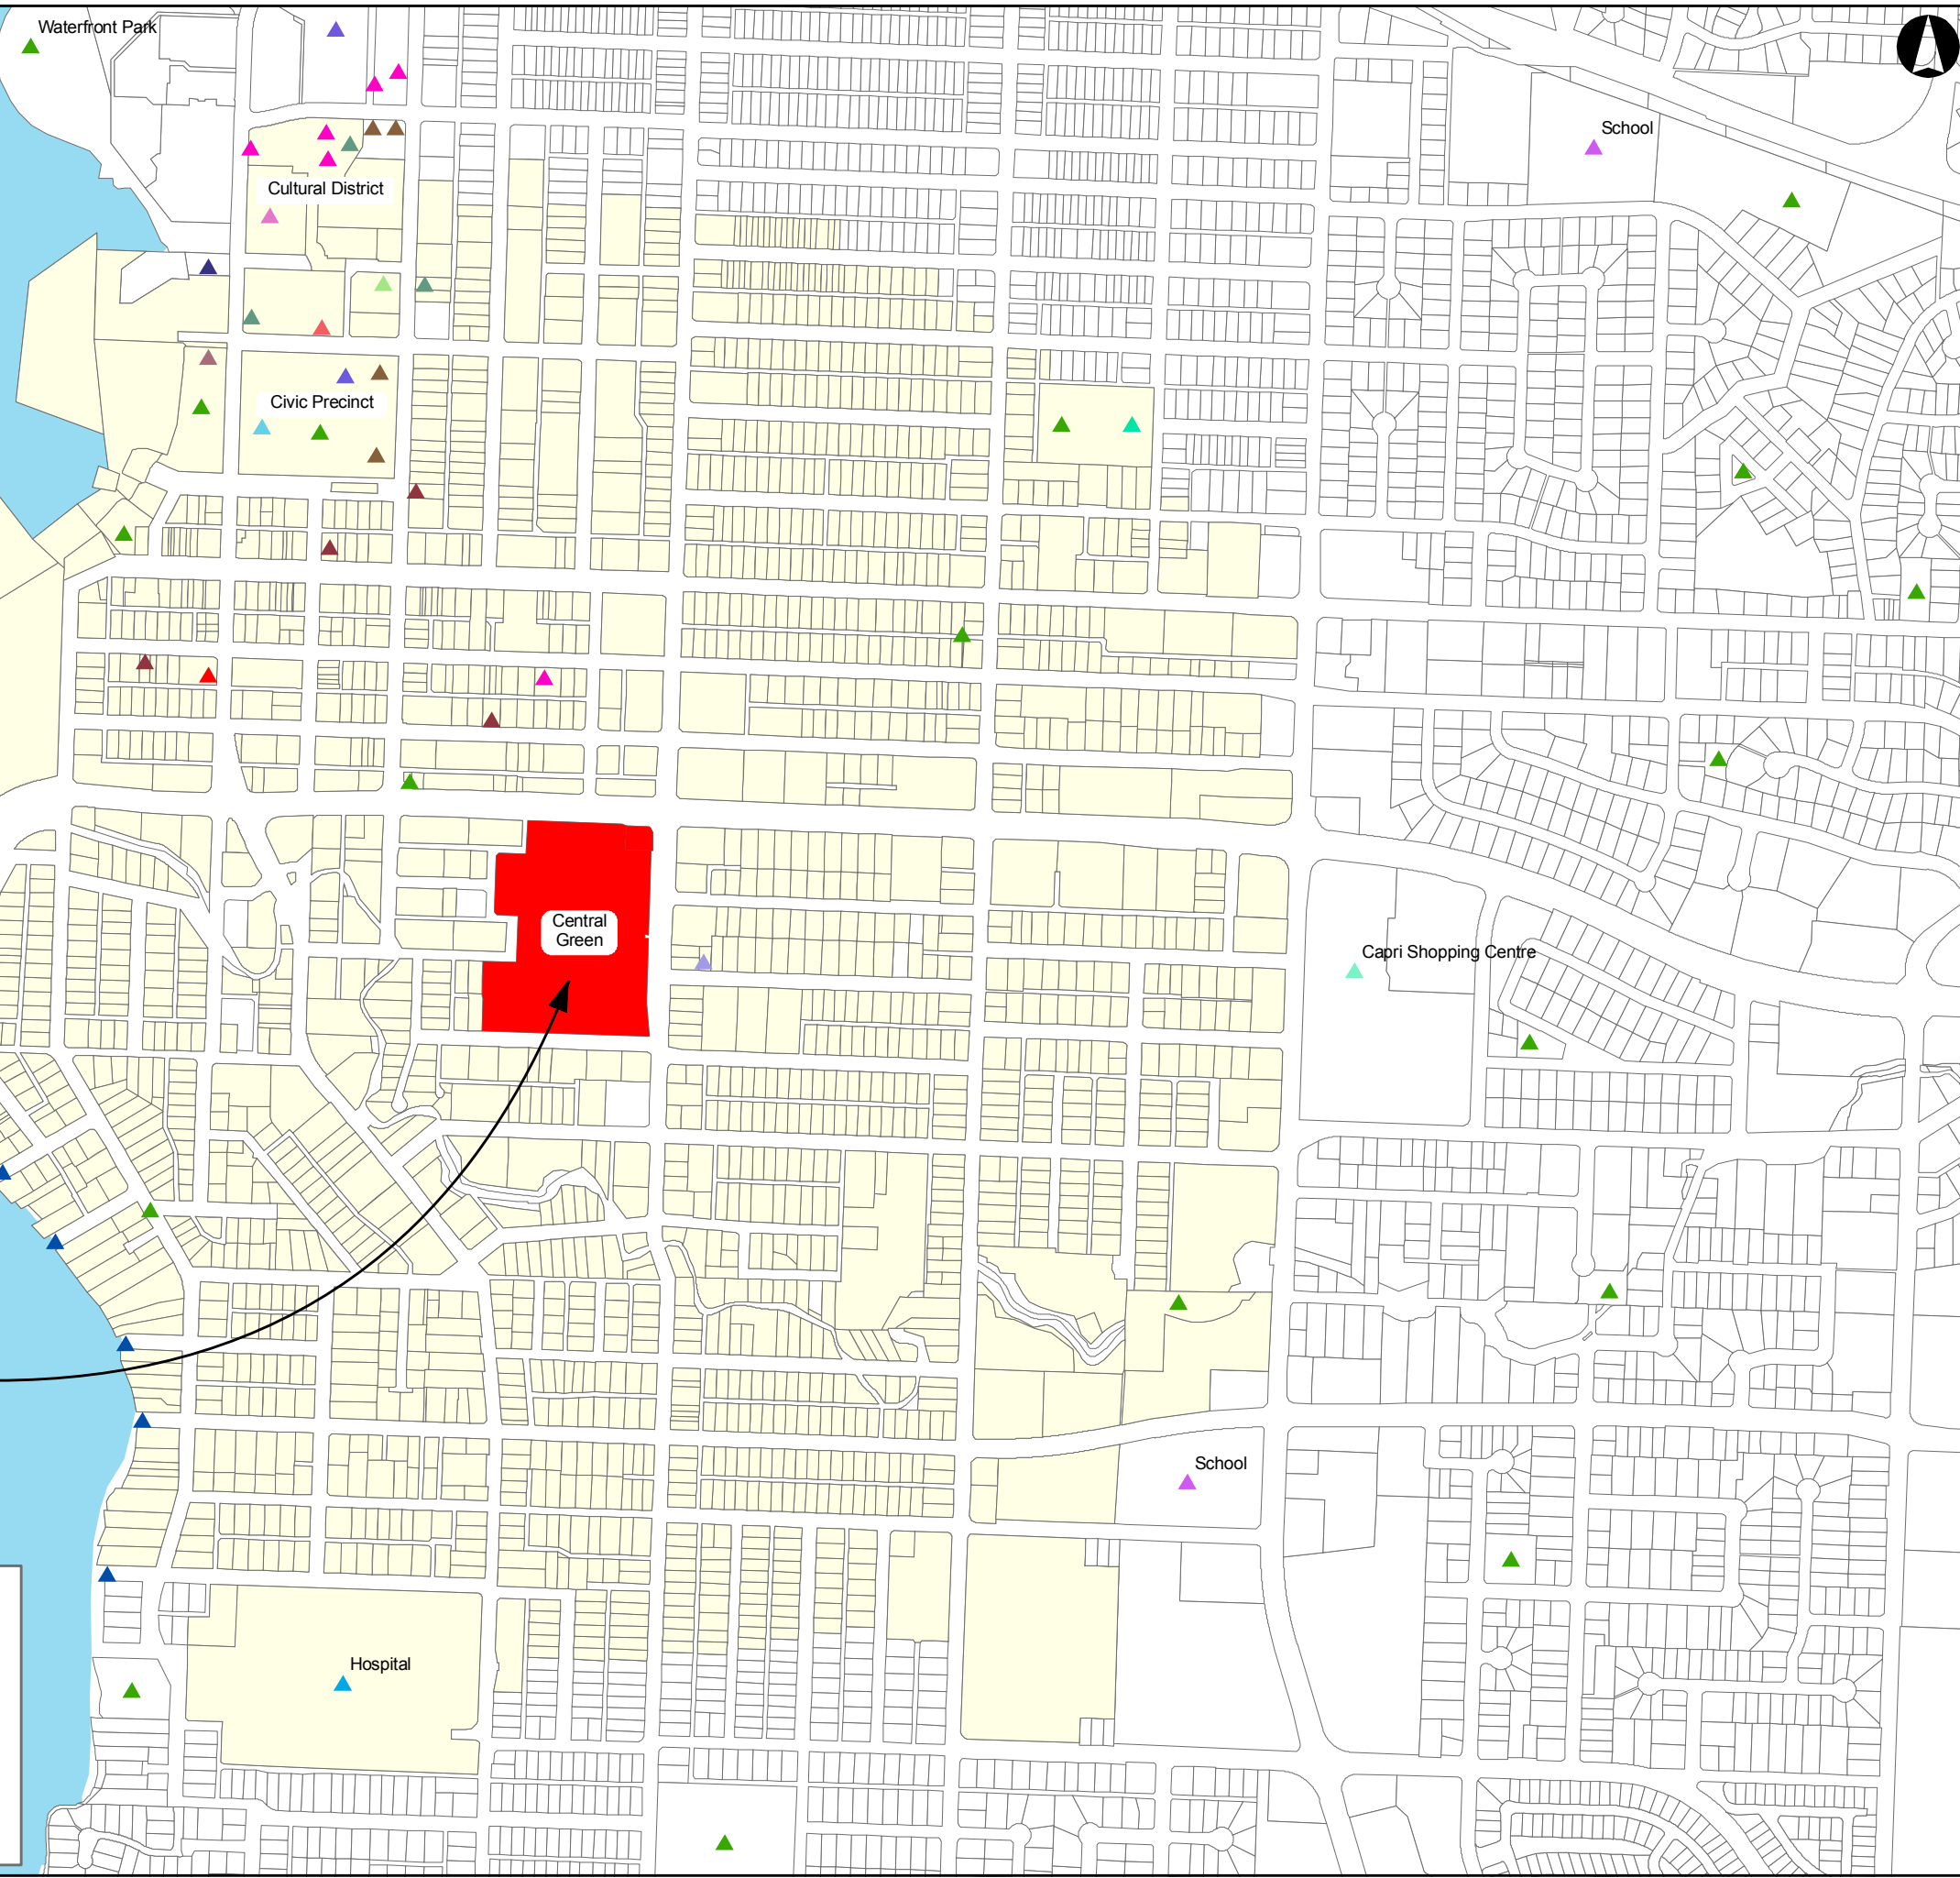

Legend

Amenities

-  Arena
-  Beach Access
-  City Hall
-  College
-  Fire Hall
-  Gallery
-  Hospital
-  Kelowna Boys and Girls Club
-  Law Courts
-  Library
-  Museum
-  Music School
-  Park
-  Performance Space
-  RCMP
-  School
-  Seniors Centre
-  Shopping Centre
-  Yacht Club
-  Parcels in 800m Buffer

Central Green

P:\DRAFTING\SCDW\CENTRAL GREEN\CENTRAL GREEN_2.MXD