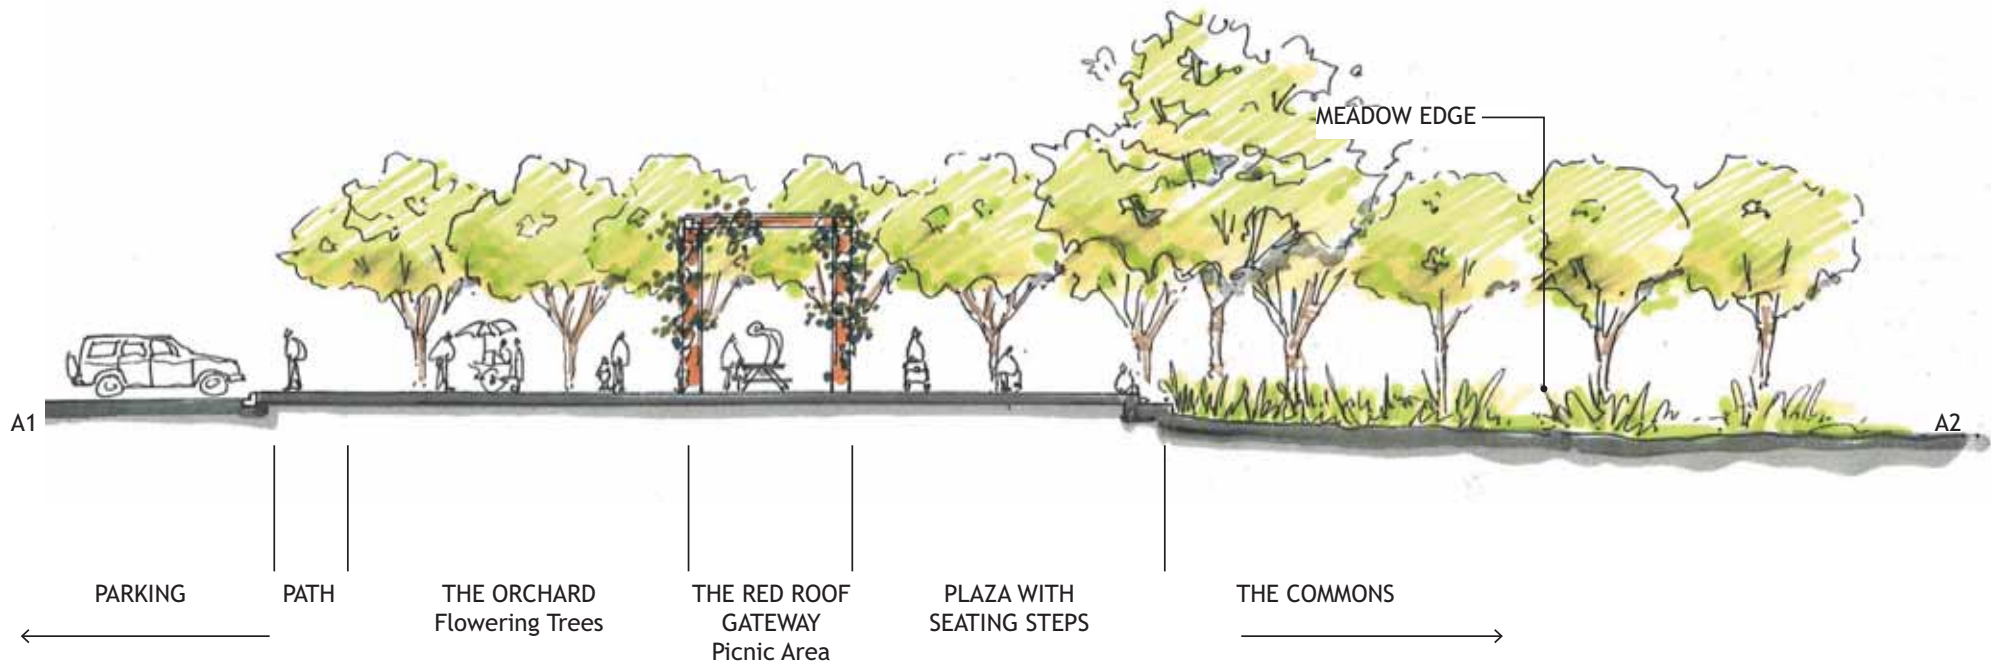

A

DEHART COMMUNITY PARK • Community Workshop #2 • May 17, 2010  
PERSPECTIVE: SITE OVERVIEW LOOKING NORTH/EAST

ELEVATION

ARBOUR EDGE WITH SEATING

RED ROOF GATEWAY W/ WASHROOMS,  
CONCESSION, PICNIC SHELTER

BOCCE COURT W/ "ORCHARD" OF  
FLOWERING TREES BEYOND

ARBOUR EDGE

DEHART COMMUNITY PARK • Community Workshop #2 • May 17, 2010

PERSPECTIVE AND ELEVATION: SOCIAL HEART

# A

B

ELEVATION

ARBOUR EDGE W/ SEATING AND YOUTH AREA BEYOND

RED ROOF GATEWAY W/ WASHROOMS AND PICNIC SHELTER

ARBOUR EDGE W/ COMMUNITY TABLE AND BOCCIE BALL COURT BEYOND

DEHART COMMUNITY PARK • Community Workshop #2 • May 17, 2010