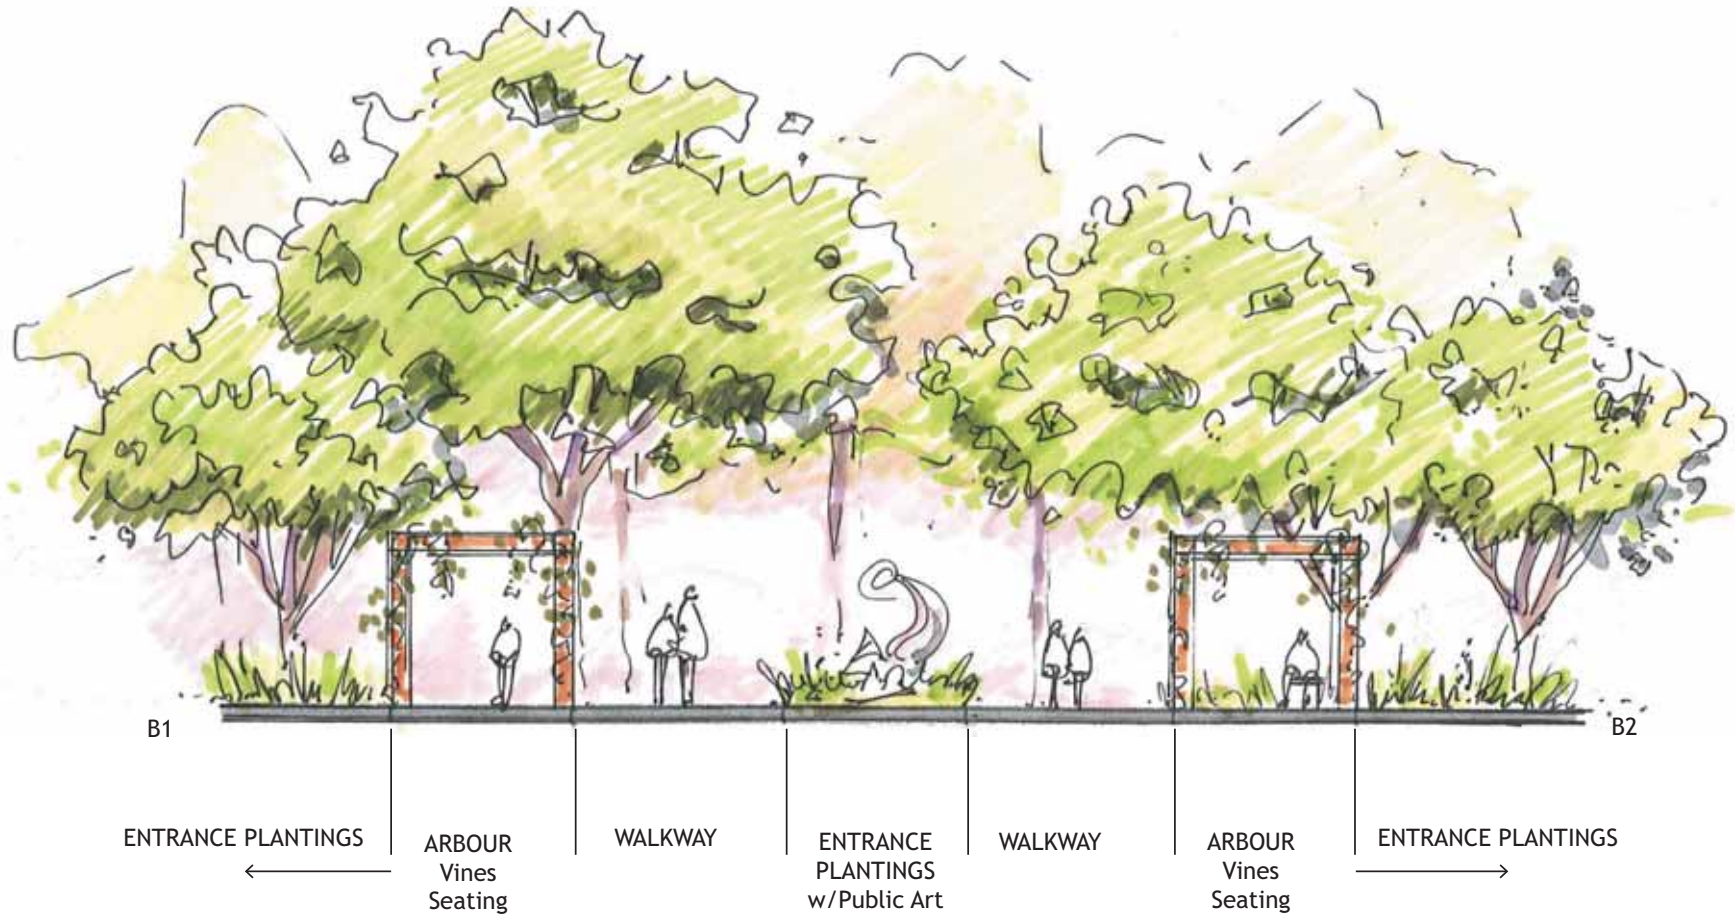

A

DEHART COMMUNITY PARK • Community Workshop #2 • May 17, 2010  
PERSPECTIVE: SITE OVERVIEW LOOKING NORTH/EAST

ELEVATION

ARBOUR EDGE WITH SEATING

RED ROOF GATEWAY W/ WASHROOMS,  
CONCESSION, PICNIC SHELTER

BOCCE COURT W/ "ORCHARD" OF  
FLOWERING TREES BEYOND

ARBOUR EDGE

DEHART COMMUNITY PARK • Community Workshop #2 • May 17, 2010

PERSPECTIVE AND ELEVATION: SOCIAL HEART

# A

B

ELEVATION

ARBOUR EDGE W/ SEATING AND YOUTH AREA BEYOND

RED ROOF GATEWAY W/ WASHROOMS AND PICNIC SHELTER

ARBOUR EDGE W/ COMMUNITY TABLE AND BOCCIE BALL COURT BEYOND

DEHART COMMUNITY PARK • Community Workshop #2 • May 17, 2010

PERSPECTIVE AND ELEVATION: SOCIAL HEART

B