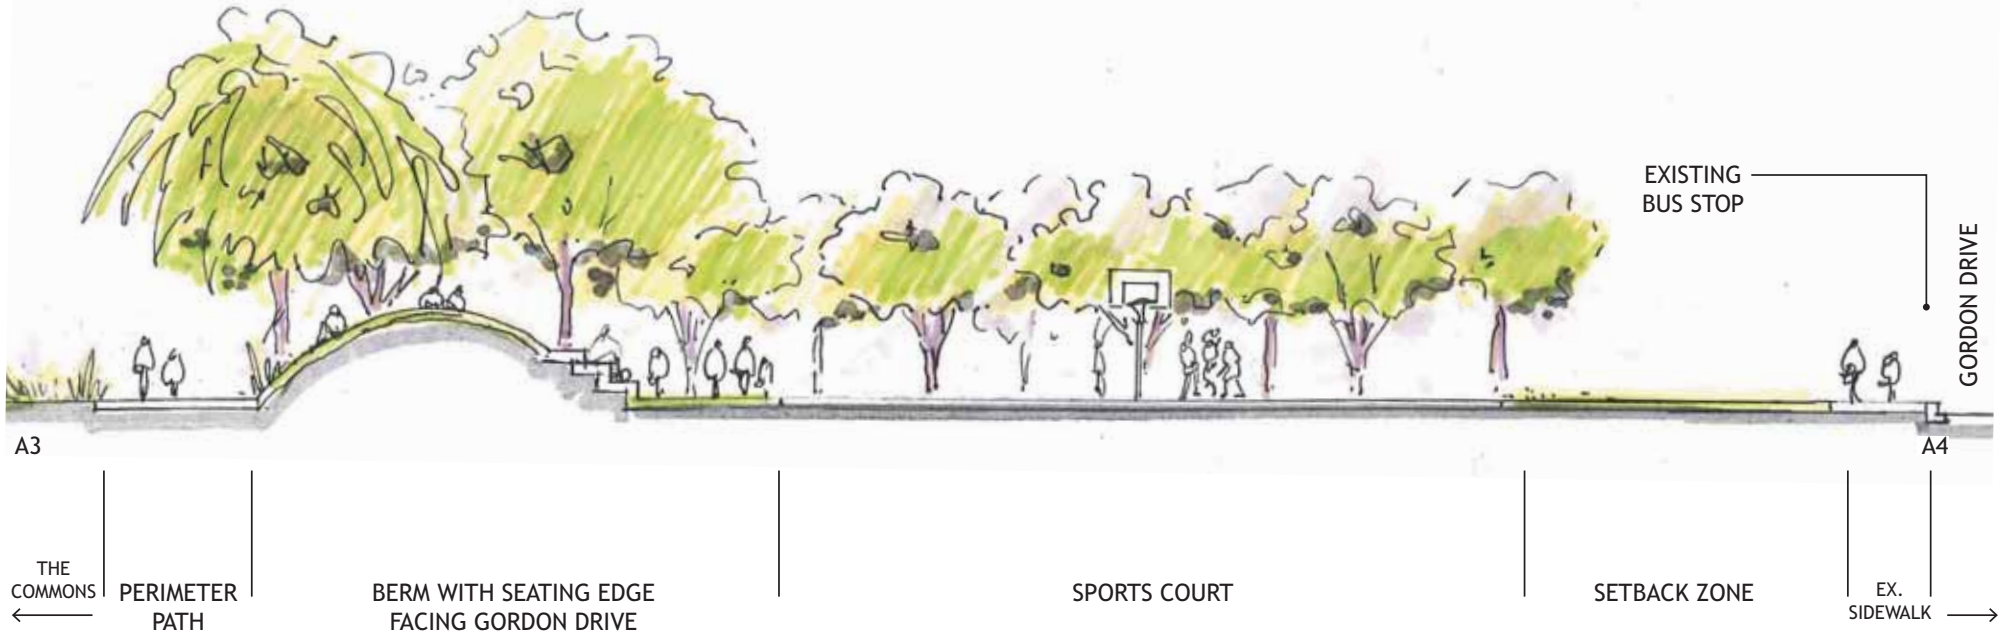

A

DEHART COMMUNITY PARK • Community Workshop #2 • May 17, 2010  
PERSPECTIVE: SITE OVERVIEW LOOKING NORTH/EAST

ELEVATION

ARBOUR EDGE WITH SEATING

RED ROOF GATEWAY W/ WASHROOMS,  
CONCESSION, PICNIC SHELTER

BOCCE COURT W/ "ORCHARD" OF  
FLOWERING TREES BEYOND

ARBOUR EDGE

DEHART COMMUNITY PARK • Community Workshop #2 • May 17, 2010

PERSPECTIVE AND ELEVATION: SOCIAL HEART

# A

B

ELEVATION

ARBOUR EDGE W/ SEATING AND YOUTH AREA BEYOND

RED ROOF GATEWAY W/ WASHROOMS AND PICNIC SHELTER

ARBOUR EDGE W/ COMMUNITY TABLE AND BOCCIE BALL COURT BEYOND

DEHART COMMUNITY PARK • Community Workshop #2 • May 17, 2010