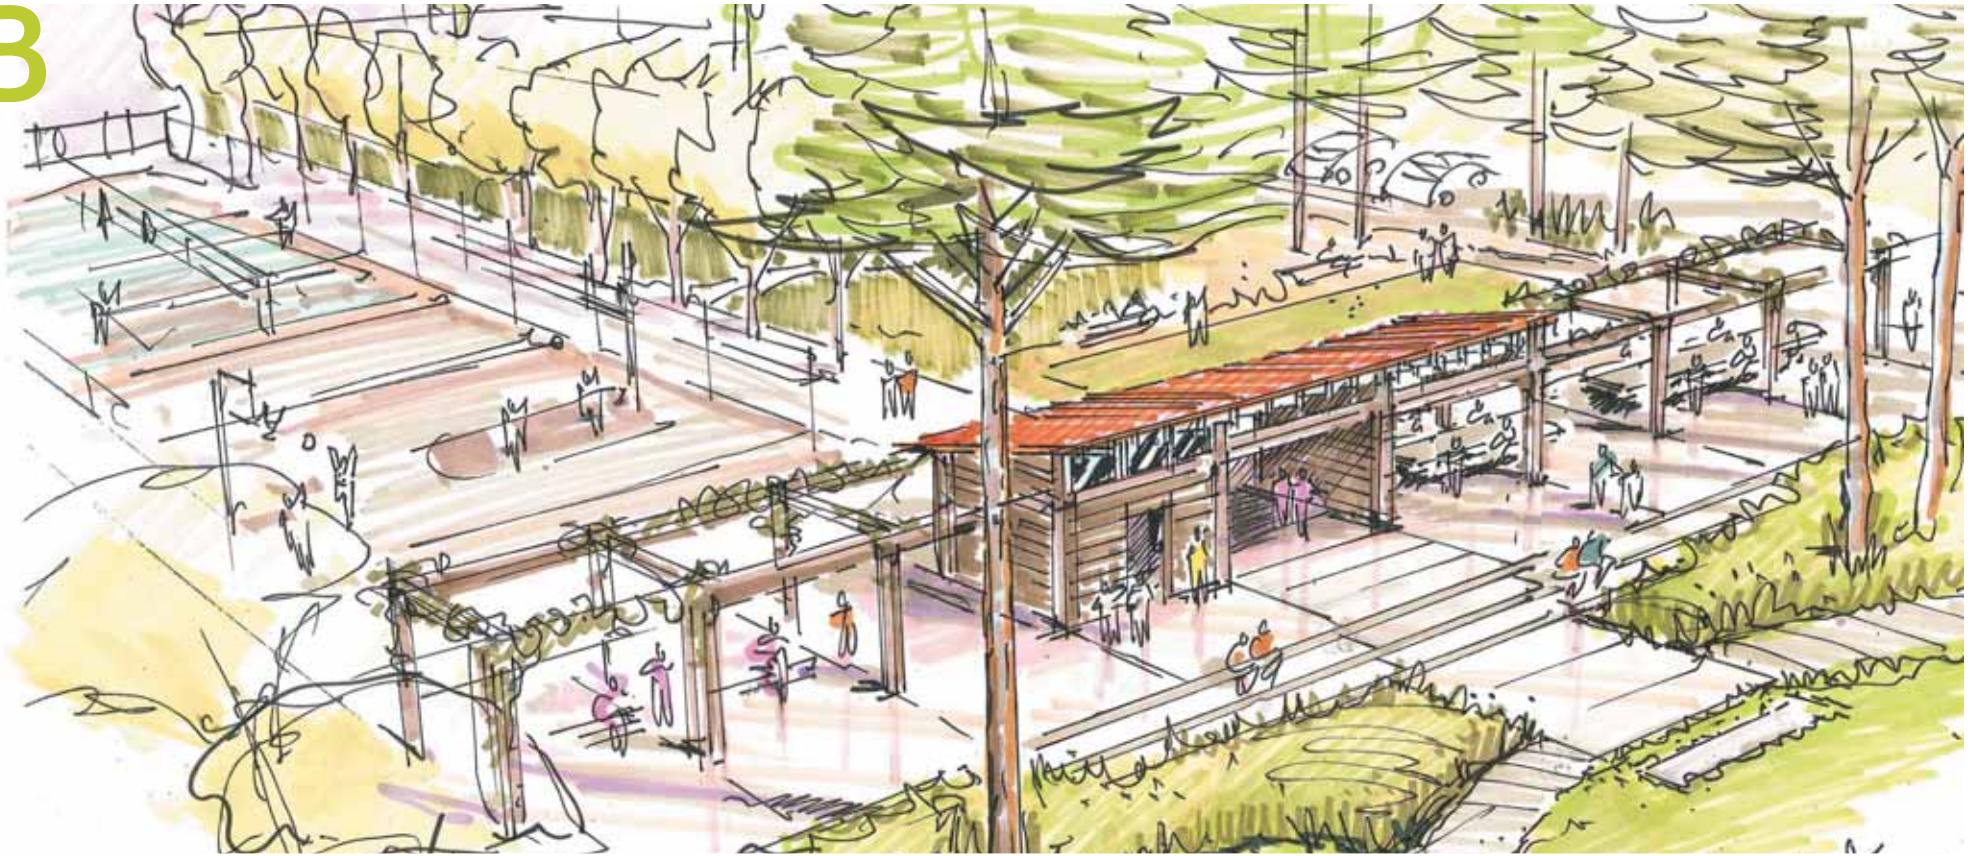

A

DEHART COMMUNITY PARK • Community Workshop #2 • May 17, 2010  
PERSPECTIVE: SITE OVERVIEW LOOKING NORTH/EAST

ELEVATION

ARBOUR EDGE WITH SEATING

RED ROOF GATEWAY W/ WASHROOMS,  
CONCESSION, PICNIC SHELTER

BOCCE COURT W/ "ORCHARD" OF  
FLOWERING TREES BEYOND

ARBOUR EDGE

DEHART COMMUNITY PARK • Community Workshop #2 • May 17, 2010

PERSPECTIVE AND ELEVATION: SOCIAL HEART

# A

B

ELEVATION

ARBOUR EDGE W/ SEATING AND YOUTH AREA BEYOND

RED ROOF GATEWAY W/ WASHROOMS AND PICNIC SHELTER

ARBOUR EDGE W/ COMMUNITY TABLE AND BOCCIE BALL COURT BEYOND

DEHART COMMUNITY PARK • Community Workshop #2 • May 17, 2010

PERSPECTIVE AND ELEVATION: SOCIAL HEART

B