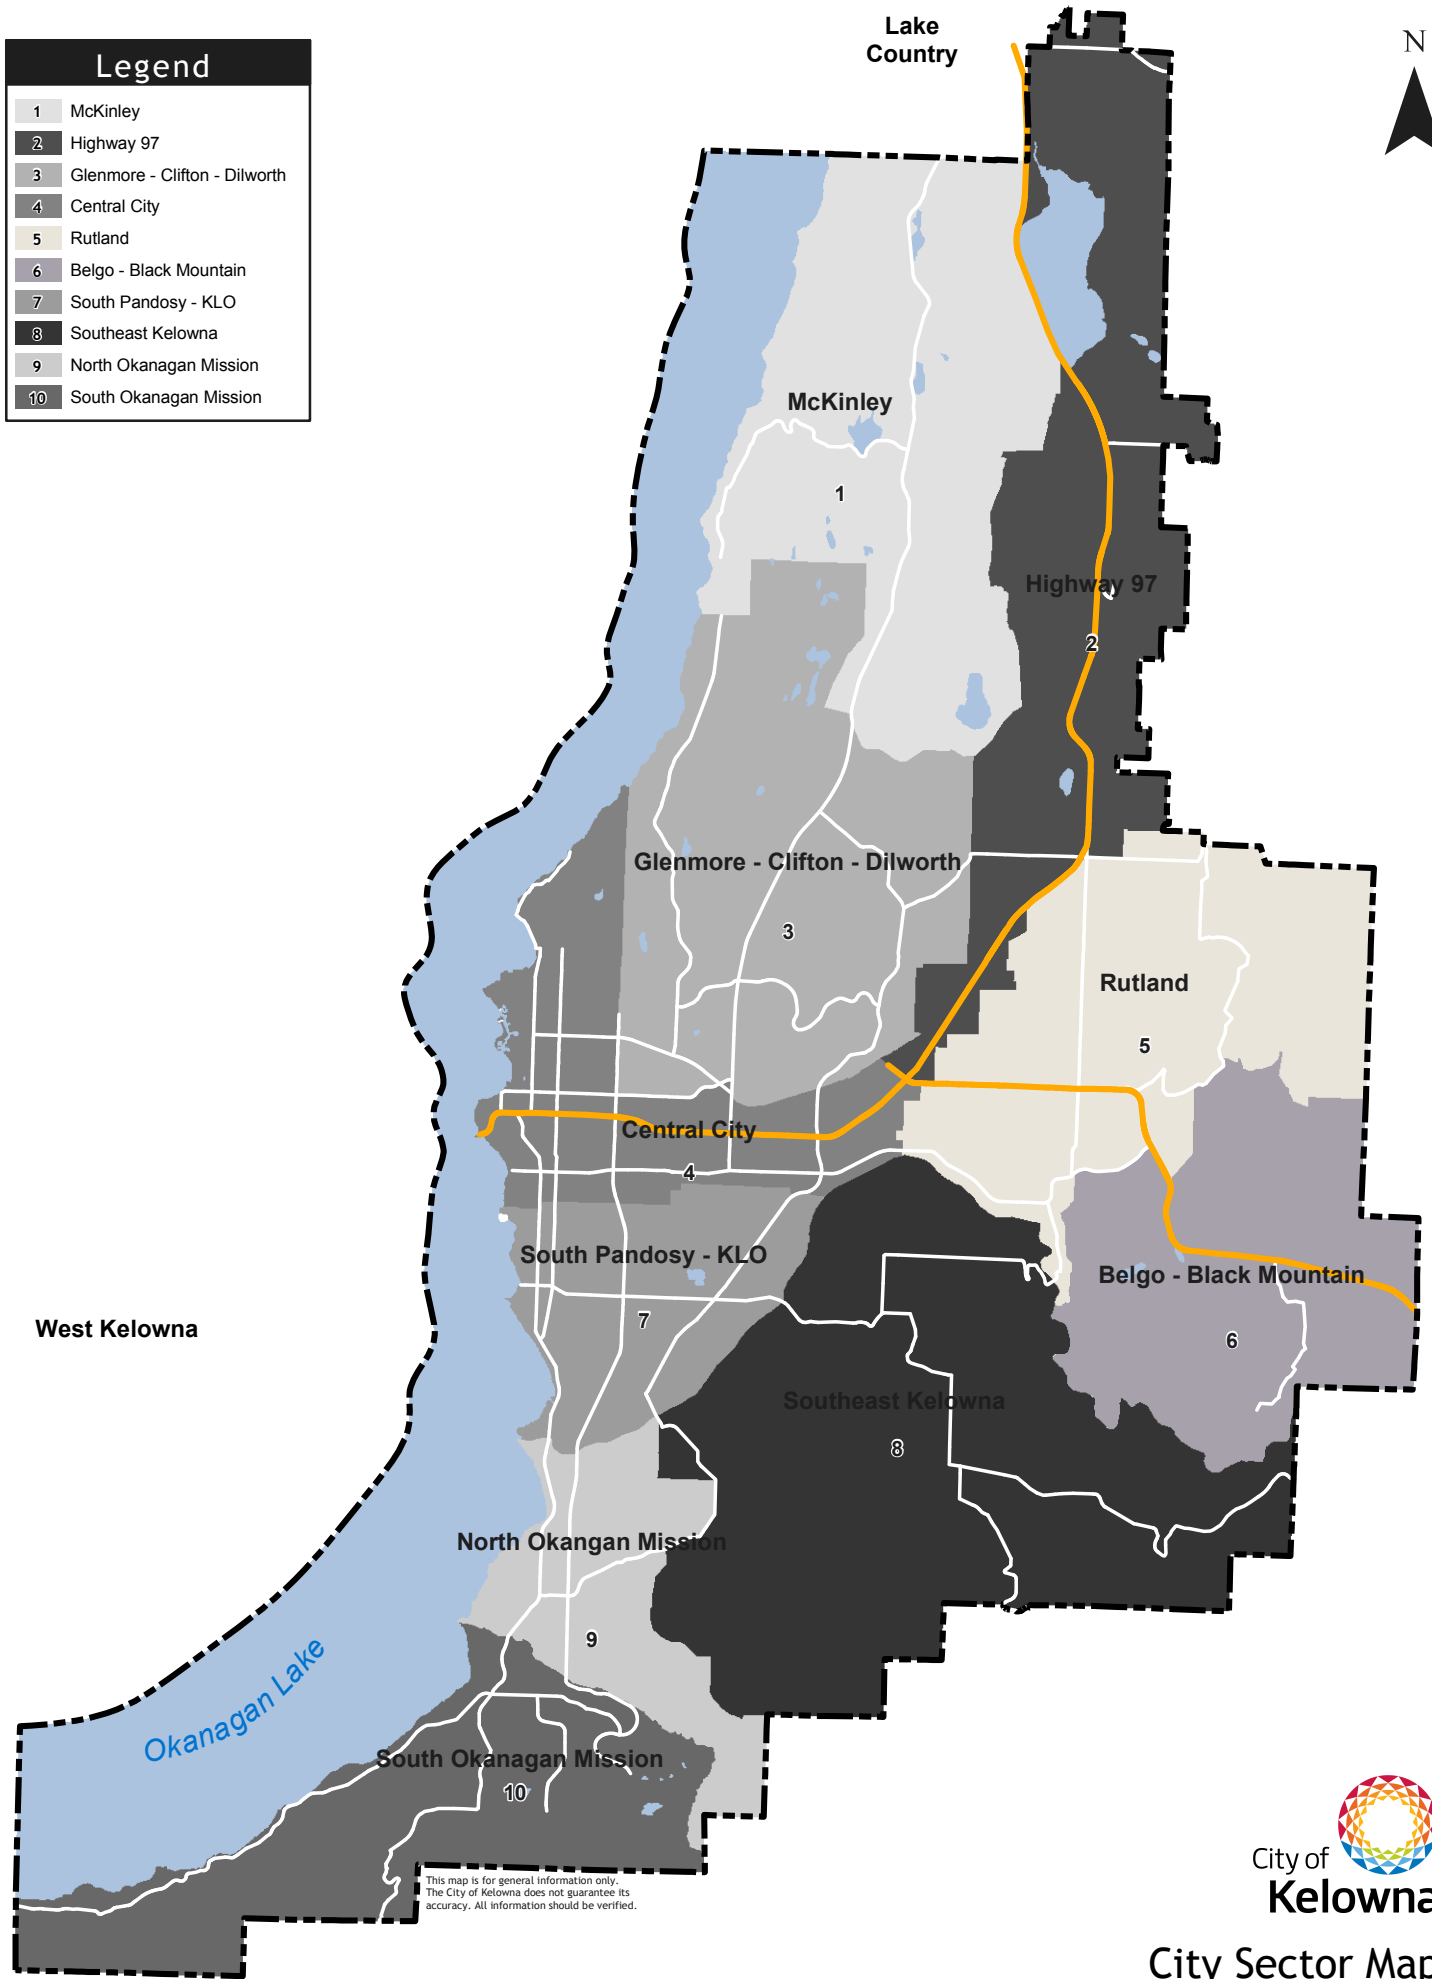

Legend	
1	McKinley
2	Highway 97
3	Glenmore - Clifton - Dilworth
4	Central City
5	Rutland
6	Belgo - Black Mountain
7	South Pandosy - KLO
8	Southeast Kelowna
9	North Okanagan Mission
10	South Okanagan Mission

West Kelowna

Lake Country

Okanagan Lake

City Sector Map

Rev. Feb. 22/12