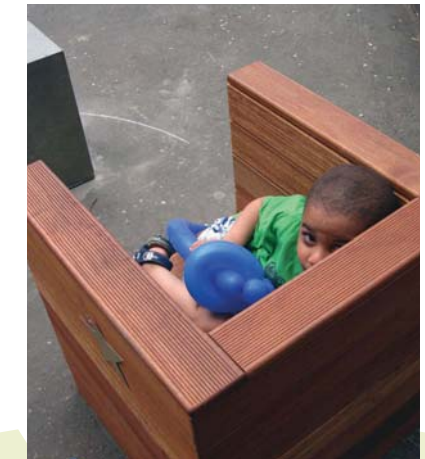

# Rowcliffe Community Park at Central Green

June 22, 2011

water features

historic elements

structures

seating/stages

open space/play